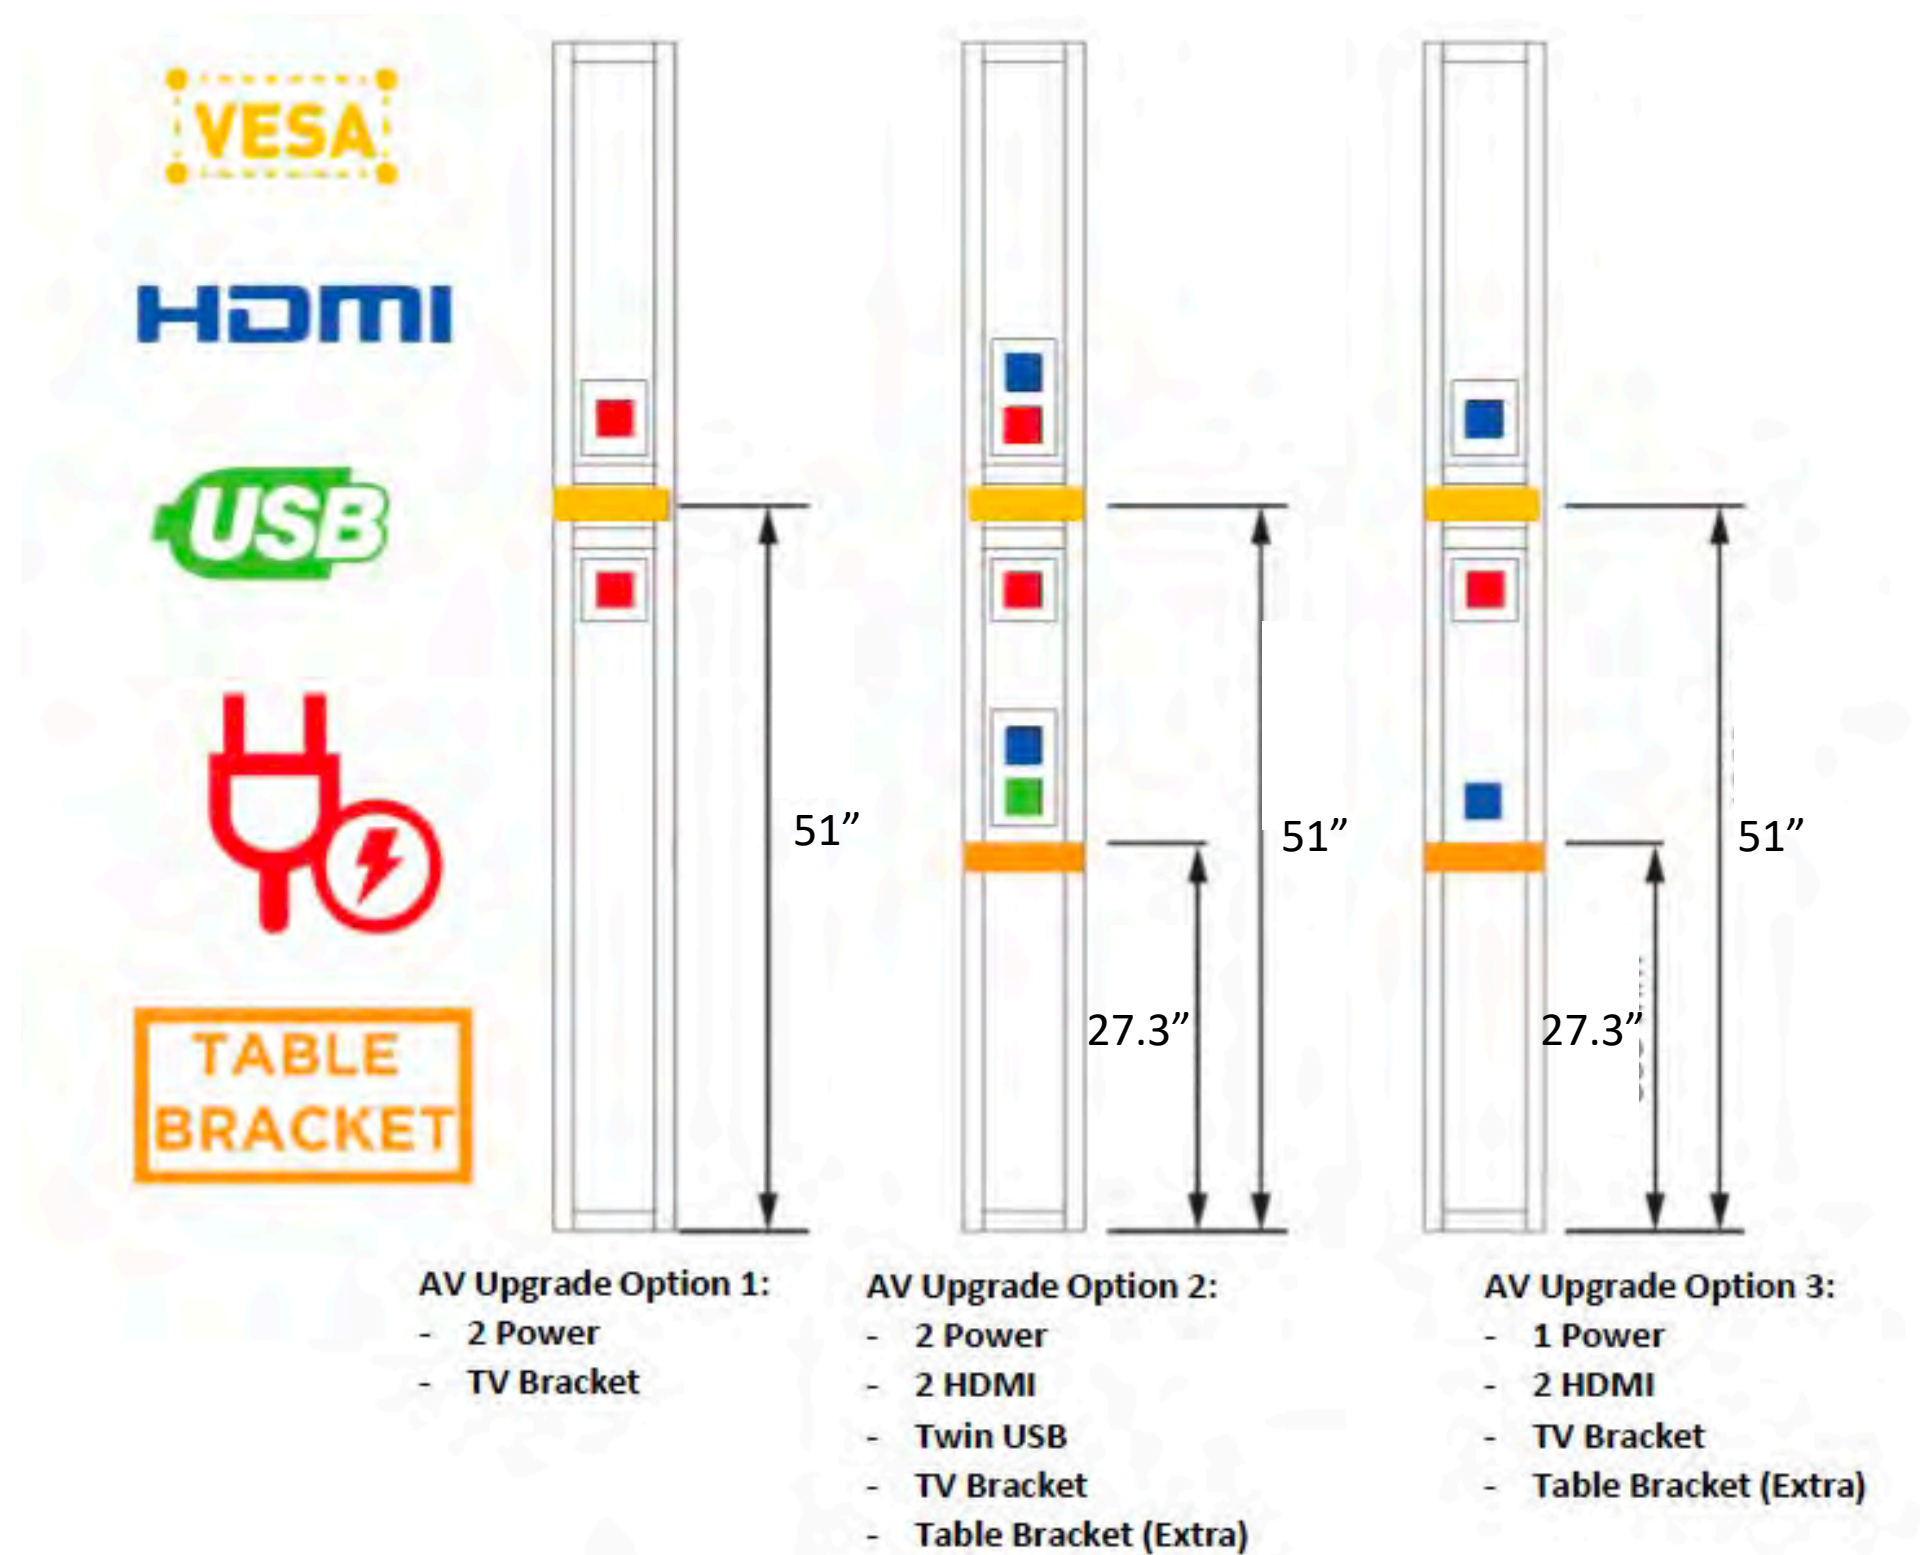

Scene – AV options