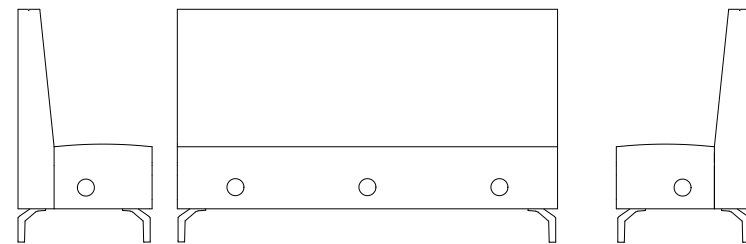

Power & data units

Pixel power and data units are available to specify and can be fitted to the Raft seating range in multiple areas.

Our Standard power offering for Raft Plus is:

Pixel - 1x Power & 1x TUF A+C