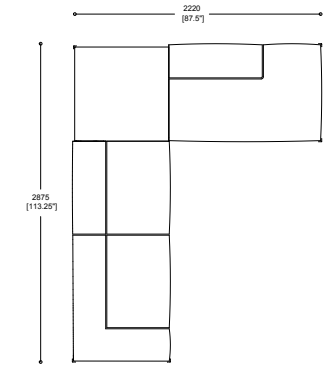

ARMCHAIR	Code:	Description	COM /1	2	3	4	5	6	7	8	9	10	COL	L1	L2	L3	(ly)	(ft²)	(lb)
	MAY/1/OAK	Armchair with Oak frame (As Shown)	4832	4940	5064	5148	5296	5400	5588	5800	6072	6324	4966	6118	6838	9070	5.00	90	68
DIMENSIONS Height: 705mm (27.75") Width: 1070mm (42.25") Depth: 880mm (34.75") Seat Height: 435mm (17.25")	MAY/1/ABW	Armchair with ABW frame	5030	5138	5262	5346	5494	5598	5786	5998	6270	6522	5164	6316	7036	9268	5.00	90	68

DIMENSIONS
 Height: 275mm (10.75")
 Width: 860mm (34")
 Depth: 860mm (34")

860MM COFFEE TABLE	Code:	Description	\$	(lb)
	MAY/CT/860/OAK	34" x 34" Square Coffee Table in Oak	2998	40
	MAY/CT/860/ABW	34" x 34" Square Coffee Table in ABW (As Shown)	3488	40

DIMENSIONS
 Height: 275mm (10.75")
 Width: 860mm (34")
 Depth: 860mm (34")

1360MM COFFEE TABLE	Code:	Description	\$	(lb)
	MAY/CT/1360/OAK	53.5" x 34" Rectangular coffee table in Oak	3480	66
	MAY/CT/1360/ABW	53.5" x 34" Rectangular coffee table in ABW (As Shown)	4216	66

DIMENSIONS
 Height: 275mm (10.75")
 Width: 1360mm (53.5")
 Depth: 860mm (34")

 Fabric Linear Yards  Product Weight

Maysa Configurations

MAY/MOD/3/RHS (LHS), MAY/MOD/CT & MAY/MOD/CHS/RHS (LHS)

MAY/MOD/3/RHS (LHS), MAY/MOD/C & MAY/MOD/CHS/RHS (LHS)