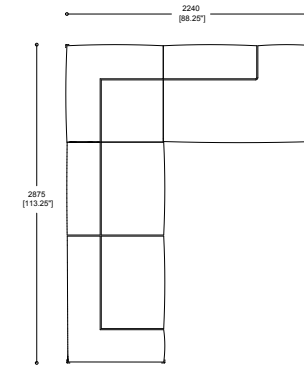

ARMCHAIR	Code:	Description	COM /1	2	3	4	5	6	7	8	9	10	COL	L1	L2	L3	(ly)	(ft²)	(lb)
	MAY/1/OAK	Armchair with Oak frame (As Shown)	4832	4940	5064	5148	5296	5400	5588	5800	6072	6324	4966	6118	6838	9070	5.00	90	68
DIMENSIONS Height: 705mm (27.75") Width: 1070mm (42.25") Depth: 880mm (34.75") Seat Height: 435mm (17.25")	MAY/1/ABW	Armchair with ABW frame	5030	5138	5262	5346	5494	5598	5786	5998	6270	6522	5164	6316	7036	9268	5.00	90	68

DIMENSIONS
 Height: 275mm (10.75")
 Width: 860mm (34")
 Depth: 860mm (34")

860MM COFFEE TABLE	Code:	Description	\$	(lb)
	MAY/CT/860/OAK	34" x 34" Square Coffee Table in Oak	2998	40
	MAY/CT/860/ABW	34" x 34" Square Coffee Table in ABW (As Shown)	3488	40

DIMENSIONS
 Height: 275mm (10.75")
 Width: 860mm (34")
 Depth: 860mm (34")

1360MM COFFEE TABLE	Code:	Description	\$	(lb)
	MAY/CT/1360/OAK	53.5" x 34" Rectangular coffee table in Oak	3480	66
	MAY/CT/1360/ABW	53.5" x 34" Rectangular coffee table in ABW (As Shown)	4216	66

DIMENSIONS
 Height: 275mm (10.75")
 Width: 1360mm (53.5")
 Depth: 860mm (34")

 Fabric Linear Yards  Product Weight

Maysa Configurations

MAY/MOD/3/RHS (LHS), MAY/MOD/CT & MAY/MOD/CHS/RHS (LHS)

MAY/MOD/3/RHS (LHS), MAY/MOD/C & MAY/MOD/CHS/RHS (LHS)