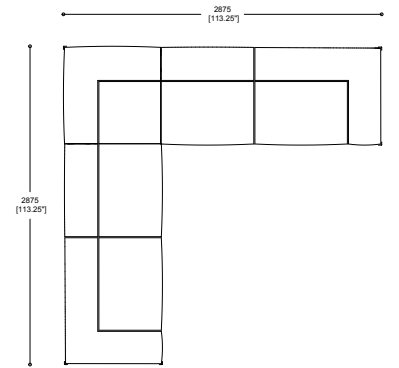

MAY/MOD/3/RHS (LHS), MAY/MOD/C & MAY/MOD/3/LHS (RHS)