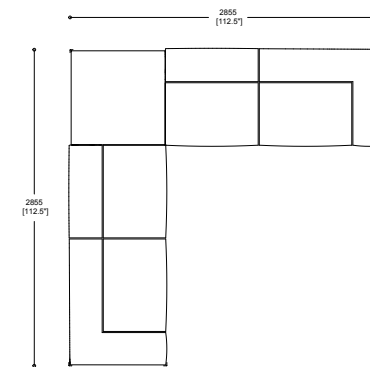

MAY/MOD/3/RHS (LHS), MAY/MOD/CT & MAY/MOD/3/LHS (RHS)