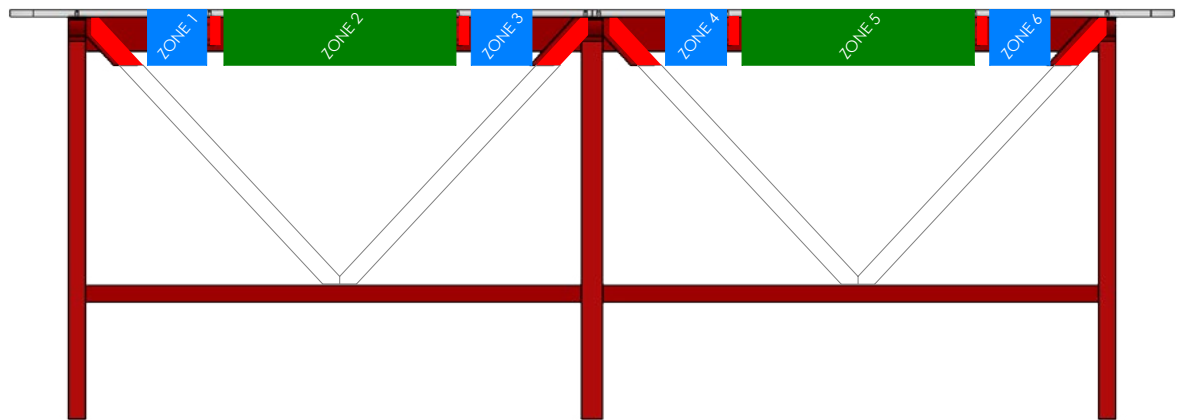

Product Weight

TABLES

**Options**

CODE:	DESCRIPTION	\$	CODE:	DESCRIPTION	\$
STAINED	Color upcharge, Per Color per Order	380	-	Leather Cable Management Strap - available in Tan or black leather	92
-	Pathfinder - Dining height - See page 520	140			
-	Customers Own Power & Data Cut out	112			

# Agent Table Power & Data Locations

The Agent table range is compatible with a wide range of power and data units, however not every power and data unit can be used in all areas of the table. To help make specification easier for you, we have divided the tables up into color coded zones in which the listed power and data units can be

placed. Please note, the cross beams of the High Table may impede slightly on placement within zones 1,3,4 & 6 (blue) depending on what size of table you specify.

Power & Data Unit	Green Zones	Blue Zones	Yellow Zones
Phase	-	-	•
Plateau	•	-	-
Pandora	•	-	-
Pixel	•	•	-
Peak	•	-	-
Podium	•	-	-

4 Leg High Table

6 Leg High Table