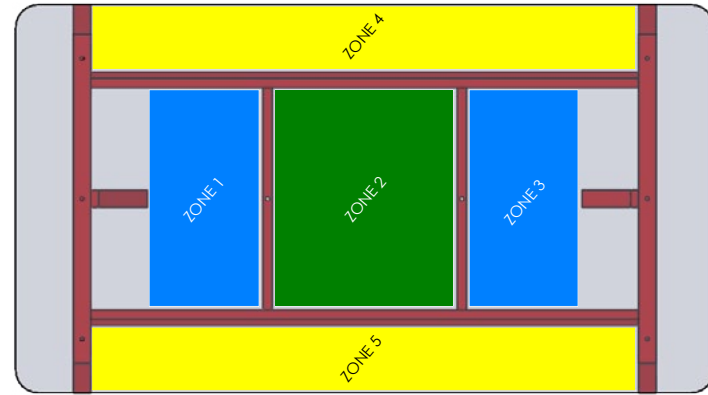

Agent Table Power & Data Locations

The Agent table range is compatible with a wide range of power and data units, however not every power and data unit can be used in all areas of the table. To help make specification easier for you, we have divided the tables up into color coded zones in which the listed power and data units can be

placed. Please note, the cross beams of the High Table may impede slightly on placement within zones 1,3,4 & 6 (blue) depending on what size of table you specify.

Power & Data Unit	Green Zones	Blue Zones	Yellow Zones
Phase	-	-	•
Plateau	•	-	-
Pandora	•	-	-
Pixel	•	•	-
Peak	•	-	-
Podium	•	-	-

4 Leg High Table