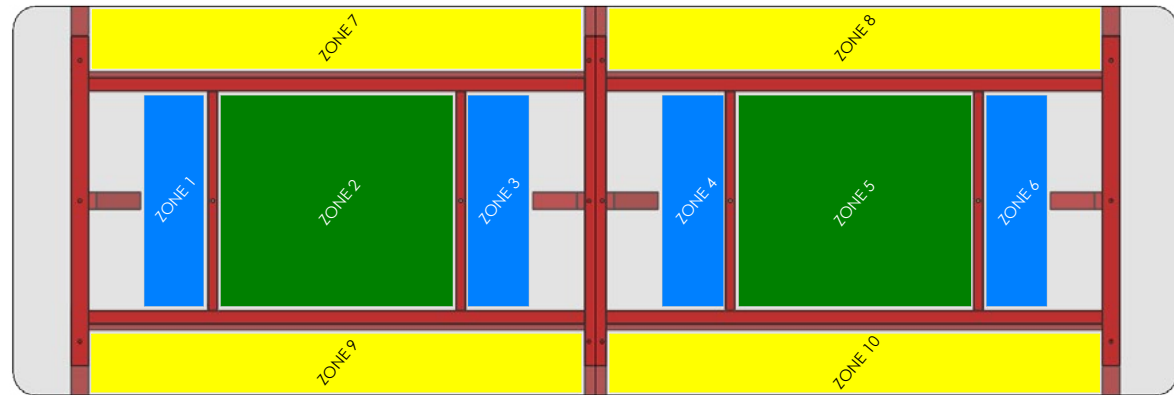

6 Leg High Table