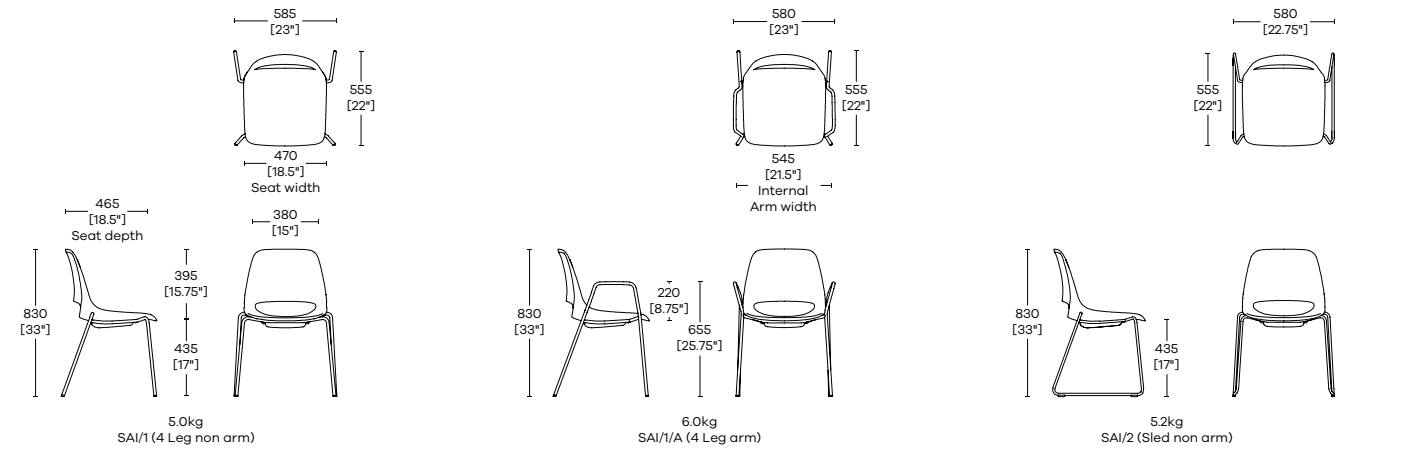

Saint

Specifications

Shell and frame colours

8 RAL plastic shell and frame colours

Custom RAL colours are also available based on a MOQ of 200 pieces of seat and frames. (Extended lead time applies).

Colours may vary slightly to the physical plastic or frame colours. These swatches should only be used as a guide.

Upholstered

Fabrics

To ensure the highest quality finish, OLA fully upholstered and upholstered liner is only available in the following fabric options:

Camira	Aquarius / Blazer / Synergy / Xtreme
Kvadrat	Merit / Remix / Rime / Steelcut Trio 3
Skai	Sotega / Parma
Rohi	Crede