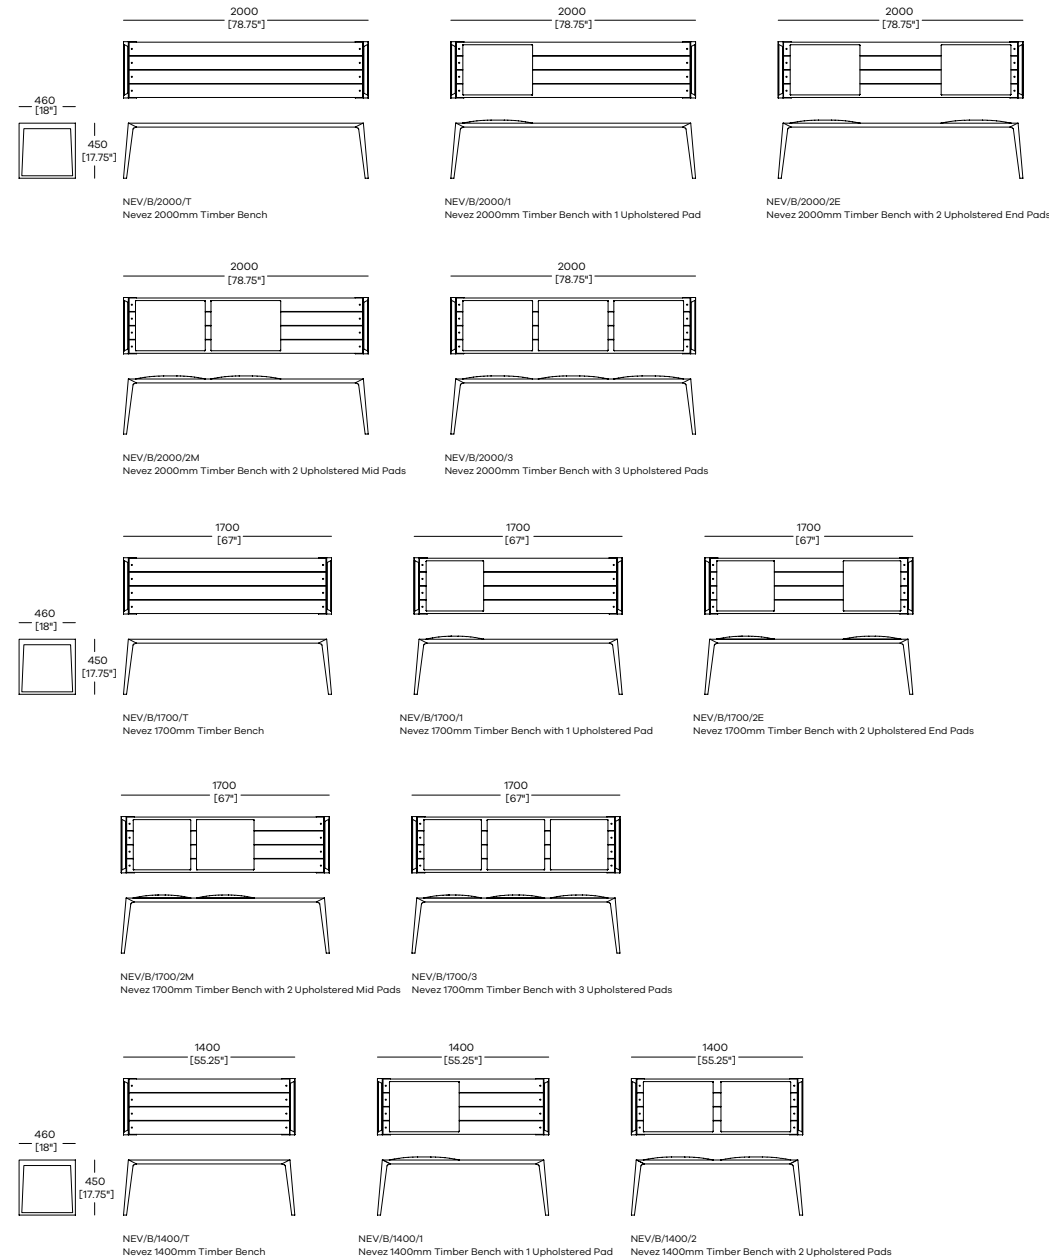

Nevez

Specifications

Options

- Available in ABW or Oak
- Dowels available in Brass with ABW or Black with OAK
- Powder coated black legs
- CMHR foam and fibre seat pad option
- 2000mm, 1700mm and 1400mm options