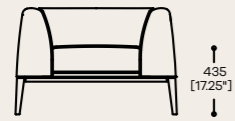

860mm Coffee Table — MAY/CT/860

Maysa's upholstery exudes a certain softness which has been designed to contrast against the angular slim-line timber frame, whilst retaining high levels of engineered ergonomic comfort.

The generously proportioned arms, combined with panels and seams that flow around the body, accentuate the curvature and overall rotundness of the body of Maysa, creating a form that commands attention in any room.

Maysa

Detail

Maysa

Specifications

Maysa Sofas

MAY/1
Maysa Armchair

MAY/2
Maysa Compact Sofa

MAY/3
Maysa Large Sofa