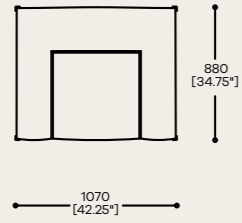

Maysa

Specifications

Maysa Sofas

MAY/1
Maysa Armchair