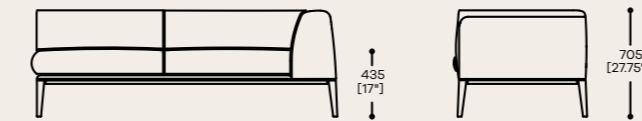

Maysa

Detail

Maysa

Specifications

Maysa Sofas

MAY/1
Maysa Armchair

MAY/2
Maysa Compact Sofa

MAY/3
Maysa Large Sofa

Maysa Modular

MAY/MOD/C
Maysa Modular Corner

MAY/MOD/CHS/RHS
Maysa Modular Chaise Right-Hand Sitting

MAY/MOD/CHS/LHS
Maysa Modular Chaise Left-Hand Sitting

MAY/MOD/1/850
Maysa Modular Non-Arm 850mm

MAY/MOD/3/RHS
Maysa Modular Large Single Arm Sofa Right-Hand Sitting

MAY/MOD/3/LHS
Maysa Modular Large Single Arm Sofa Left-Hand Sitting

Maysa Tables

MAY/MOD/CT
Maysa Modular Corner Table

MAY/CT/860
Maysa Coffee Table 860mm

MAY/CT/1360
Maysa Coffee Table 1360mm

Maysa

lyndon

lyndon.co.uk