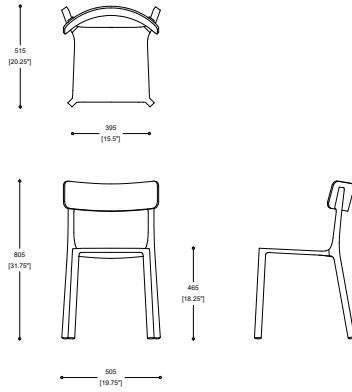

## Product features

- Upholstered seat pad available in various fabric options if required.
- Aluminium frame available in 5 colour options.
- Backrest available in natural oak or black painted oak.

Meeting & Conference