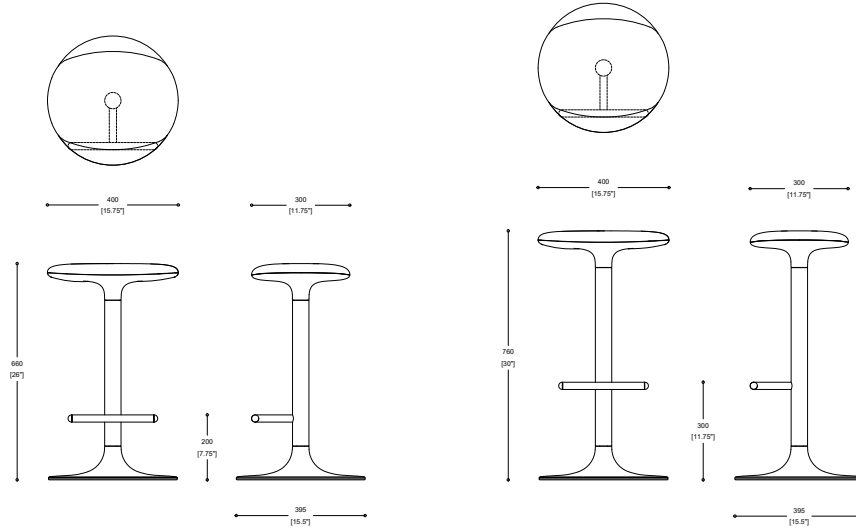

Product features

- Swivel stool with steel structure and upholstered seat panel.
- Upholstered seat pad available in various fabric options.
- Steel base available in optional colours.
- Base can be fixed to the ground if required.
- Two height options available.