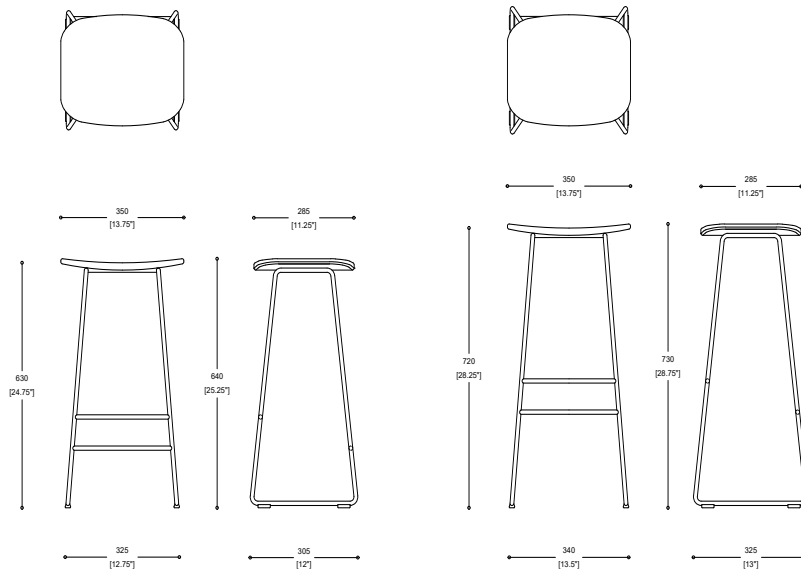

Perch

komac

Perch

Product Sheet

Product features

- Thin and light stool available on a skid frame or 4 leg base.
- Equipped with wooden or polypropylene seat.
- Fabric available on request.
- Two height options available.
- Frames available in 4 colour options - White matt painted, black matt painted, black chrome, copper chrome.

Stools

Perch

komac

Perch

Product Sheet

Environmental Product Breakdown - TBC

Materials	Weight (kg)	Weight (%)	Recycled Content (%)	Recyclability (%)
Glass				
Steel				

Ecological Credentials - TBC