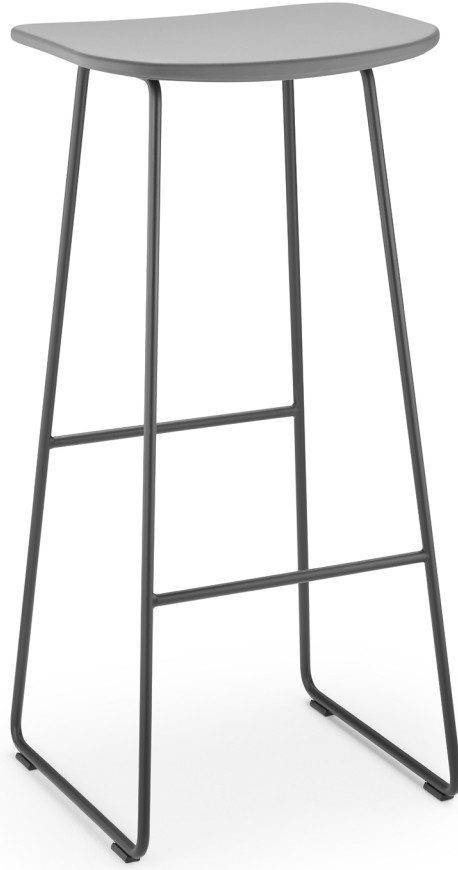

Perch

komac

Perch

Product Sheet

Product features

- Thin and light stool available on a skid frame or 4 leg base.
- Equipped with wooden or polypropylene seat.
- Fabric available on request.
- Two height options available.
- Frames available in 4 colour options - White matt painted, black matt painted, black chrome, copper chrome.

Stools

Perch

komac

Perch

Product Sheet

Environmental Product Breakdown - TBC

Materials	Weight (kg)	Weight (%)	Recycled Content (%)	Recyclability (%)
Glass				
Steel				

Ecological Credentials - TBC