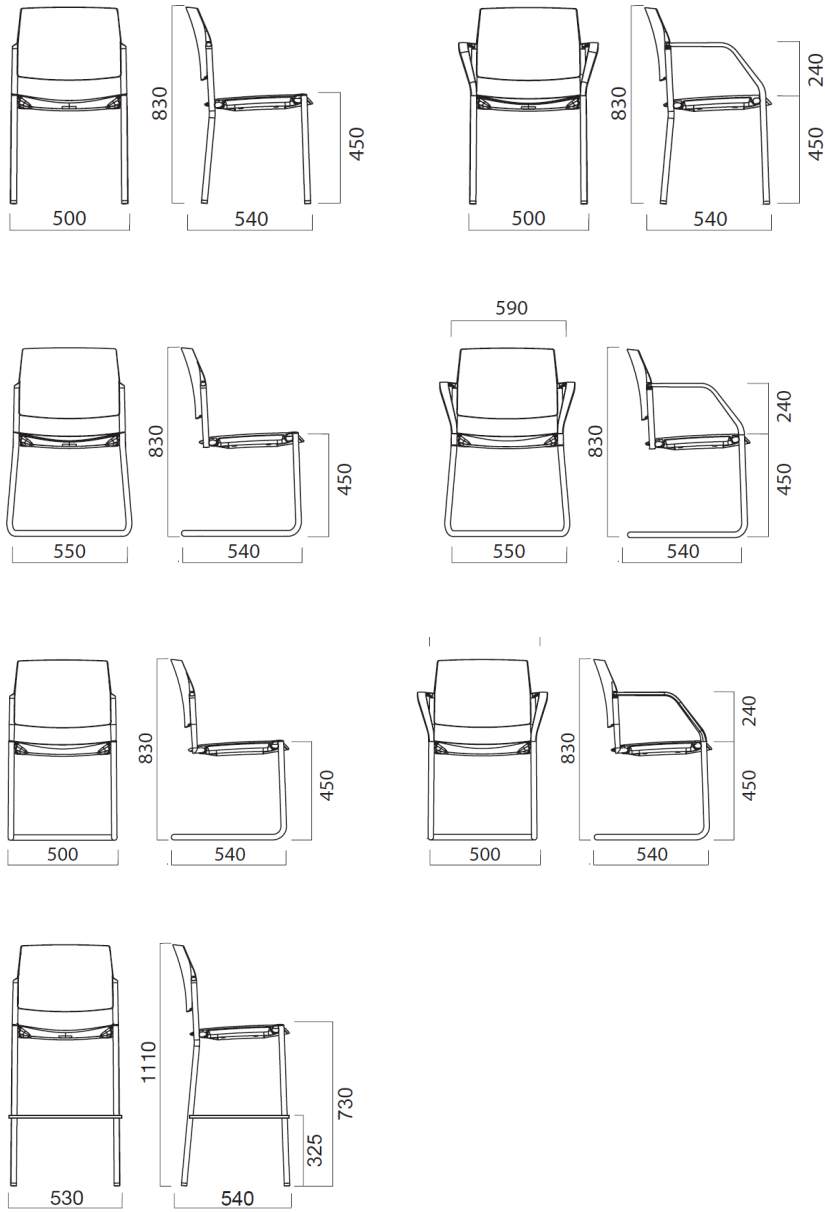

## Product features

- Fibreglass-filled polypropylene back and armrest.
- Polypropylene seat and seat outer casing.
- Seat can be upholstered in a variety of fabrics if required.
- Maximum stackability: 8 chairs.
- Available in black, white, anthracite and sand.
- Metal parts available in black, white and chrome.