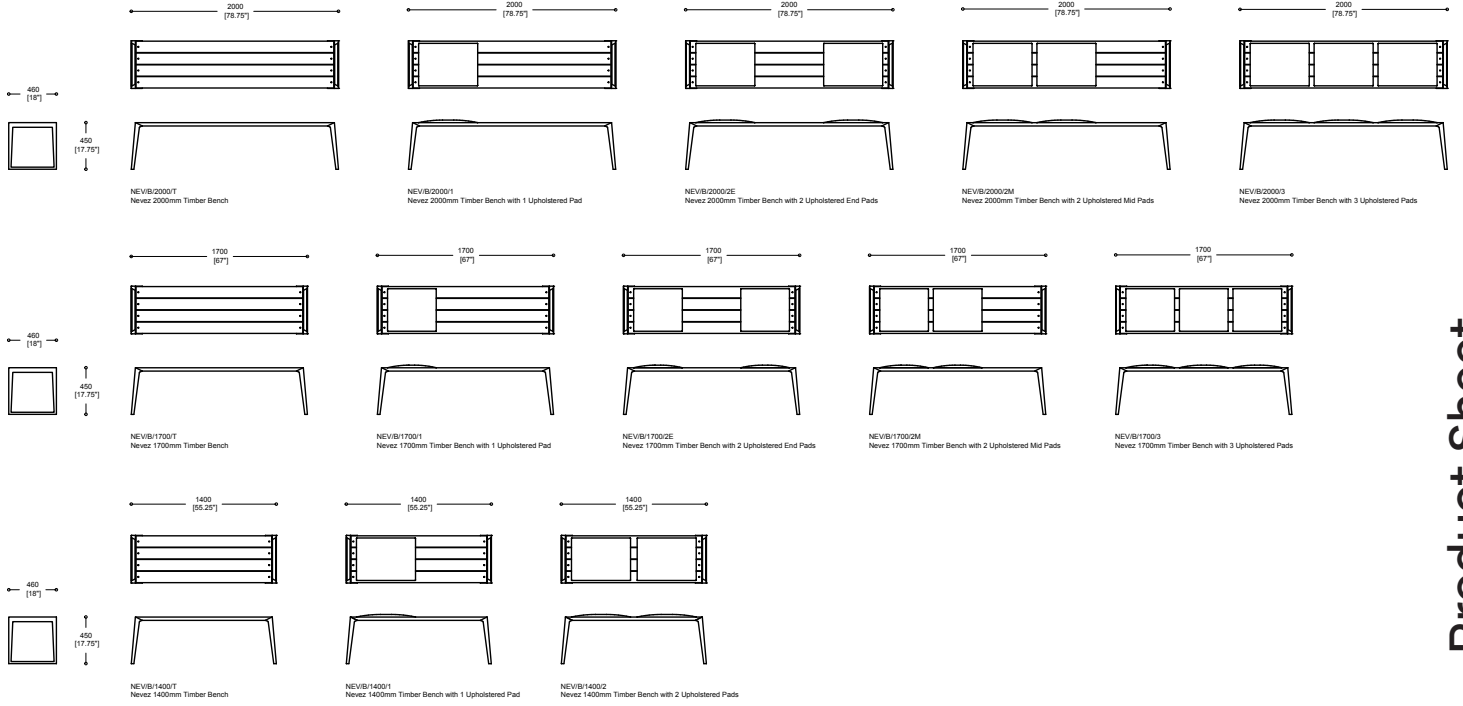

Product features

- Available in ABW or Oak
- Dowels available in Black for Oak and Brass for ABW.
- Powder coated black legs
- CMHR foam and fibre seat pad option
- 2000mm, 1700mm and 1400mm options

UK Global HQ
 Boss Drive
 Dudley
 West Midlands, DY2 8SZ
 T +44 (0) 1384 455570
 E sales@bossdesign.com