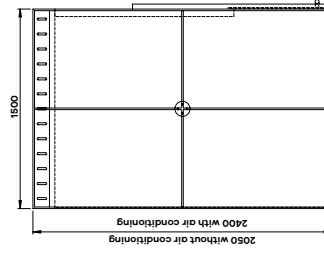

Infinity 4

Infinity 2

Infinity 1

Infinity 4

Infinity 3

UK Global HQ
Boss Drive
Dudley
West Midlands, DY2 8SZ
T +44 (0) 1384 455570
E sales@bossdesign.com

London Showroom
7 Clerkenwell Road
London EC1M 5PA
T +44 (0) 20 7253 0364
bossdesign.com