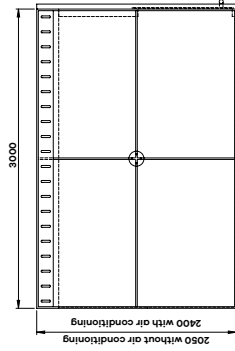

Infinity 4

Infinity 2