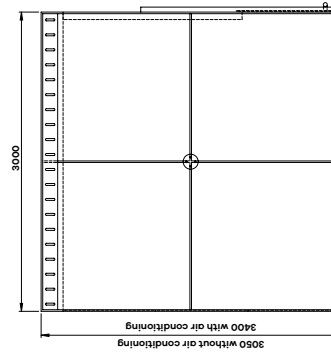

# Infinity 4

Infinity 2

Infinity 1

Infinity 4

Infinity 3

UK Global HQ  
Boss Drive  
Dudley  
West Midlands, DY2 8SZ  
T +44 (0) 1384 455570  
E sales@bossdesign.com

London Showroom  
7 Clerkenwell Road  
London EC1M 5PA  
T +44 (0) 20 7253 0364  
bossdesign.com