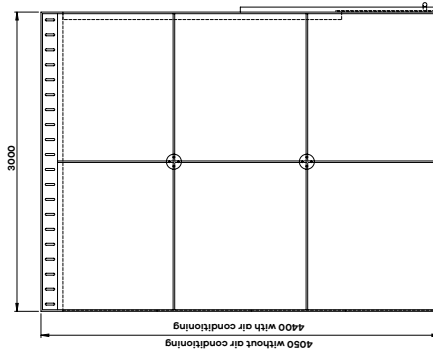

Infinity 4

Infinity 2

Infinity 1

Infinity 4

Infinity 3

UK Global HQ
Boss Drive
Dudley
West Midlands, DY2 8SZ
T +44 (0) 1384 455570
E sales@bossdesign.com

London Showroom
7 Clerkenwell Road
London EC1M 5PA
T +44 (0) 20 7253 0364
bossdesign.com