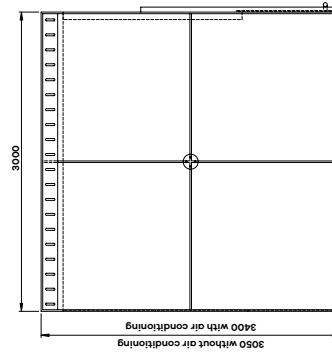

Infinity 3

UK Global HQ
Boss Drive
Dudley
West Midlands, DY2 8SZ
T +44 (0) 1384 455570
E sales@bossdesign.com

London Showroom
7 Clerkenwell Road
London EC1M 5PA
T +44 (0) 20 7253 0364
bossdesign.com