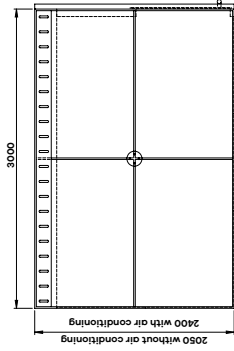

Infinity 3

boss
design

Infinity 2