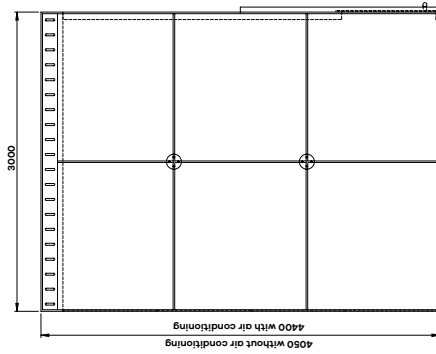

Infinity 3

boss
design

Infinity 2

Infinity 1

Infinity 4

Infinity 3

UK Global HQ
Boss Drive
Dudley
West Midlands, DY2 8SZ
T +44 (0) 1384 455570
E sales@bossdesign.com

London Showroom
7 Clerkenwell Road
London EC1M 5PA
T +44 (0) 20 7253 0364
bossdesign.com