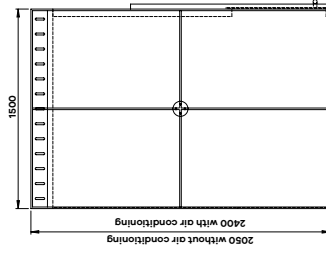

Infinity 3

boss
design

Infinity 2

Infinity 1

Infinity 4

Infinity 3

UK Global HQ
Boss Drive
Dudley
West Midlands, DY2 8SZ
T +44 (0) 1384 455570
E sales@bossdesign.com

London Showroom
7 Clerkenwell Road
London EC1M 5PA
T +44 (0) 20 7253 0364
bossdesign.com