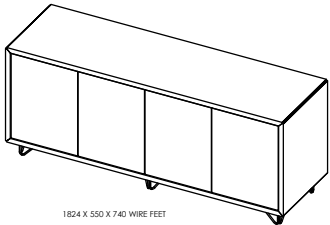

Tables and storage

Credenza

boss
design

Credenza

Product Sheet

1824 X 550 X 548 DRAWERS WIRE FEET

1824 X 550 X 548 DRAWERS PLINTH

UK Global HQ
Boss Drive
Dudley
West Midlands, DY2 8SZ
T +44 (0) 1384 455570
E sales@bossdesign.com

London Showroom
7 Clerkenwell Road
London EC1M 5PA
T +44 (0) 20 7253 0364
bossdesign.com

Tables and storage

Credenza

boss
design

Credenza

1824 X 550 X 740 DRAWERS WIRE FEET

1824 X 550 X 740 DRAWERS PLINTH

1824 X 550 X 740 WIRE FEET

1824 X 550 X 740 PLINTH

Product Sheet

UK Global HQ
Boss Drive
Dudley
West Midlands, DY2 8SZ
T +44 (0) 1384 455570
E sales@bossdesign.com

London Showroom
7 Clerkenwell Road
London EC1M 5PA
T +44 (0) 20 7253 0364
bossdesign.com