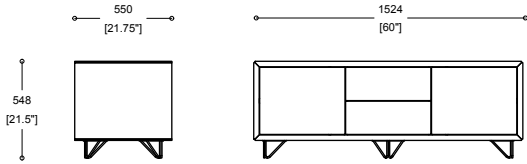

Credenza

boss
design

Credenza

Product Sheet

UK Global HQ
Boss Drive
Dudley
West Midlands, DY2 8SZ
T +44 (0) 1384 455570
E sales@bossdesign.com

London Showroom
7 Clerkenwell Road
London EC1M 5PA
T +44 (0) 20 7253 0364
bossdesign.com

Tables and storage