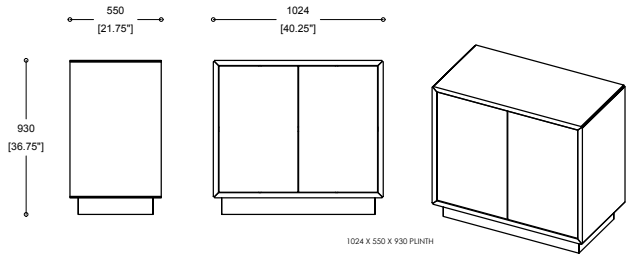

1024 X 550 X 740 PLINTH

Credenza

boss
design

Credenza

UK Global HQ
Boss Drive
Dudley
West Midlands, DY2 8SZ
T +44 (0) 1384 455570
E sales@bossdesign.com

London Showroom
7 Clerkenwell Road
London EC1M 5PA
T +44 (0) 20 7253 0364
bossdesign.com

Product Sheet

Tables and storage