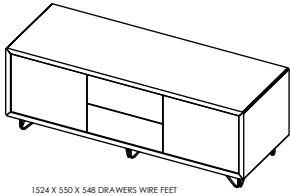

Credenza

boss
design

Credenza

Product Sheet

UK Global HQ
Boss Drive
Dudley
West Midlands, DY2 8SZ
T +44 (0) 1384 455570
E sales@bossdesign.com

London Showroom
7 Clerkenwell Road
London EC1M 5PA
T +44 (0) 20 7253 0364
bossdesign.com

Tables and storage