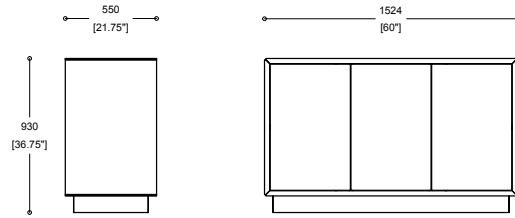

Credenza

boss
design

Credenza

UK Global HQ
Boss Drive
Dudley
West Midlands, DY2 8SZ
T +44 (0) 1384 455570
E sales@bossdesign.com

London Showroom
7 Clerkenwell Road
London EC1M 5PA
T +44 (0) 20 7253 0364
bossdesign.com

Product Sheet

Tables and storage