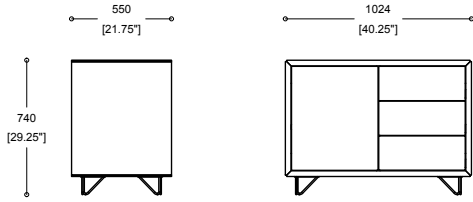

Credenza

boss
design

Credenza

Product Sheet

Product features

- The Credenza carcass can be specified in Veneer, Laminate or Fenix as standard. Other finishes can be specified.
- 3 Heights available – 548mm, 740mm & 930mm
- 3 Widths available – 1024mm, 1524mm & 1824mm
- 5 popular configurations as standard. For other finishes or combinations, please contact sales office for more information
- Finish Combinations:
 - All – Veneer
 - All – Laminate
 - All – Fenix Credenza
 - Veneer Carcass & Fenix Doors
 - Veneer Carcass & Laminate Doors
 - Veneer Carcass with veneer plinth, laminate door/drawers.
- Doors and Drawers: Multiple door configuration options available
- Touch latch drawers/doors
- Foot and Base Options:
 - Plinth: The plinth finish can either be matched to the carcass or to the doors/drawers – please specify at time of ordering
 - Wire Foot: Standard colours are Black RAL 9005, White RAL 9016 and Silver RAL 9006
- Optional upgrades
 - An internal fridge unit with a capacity of 45L is only available on the 740H & 930H credenza units and will take up one complete door section. Only available in White.
- Power and Data is available for specification.

Tables and storage

Credenza

boss
design

Credenza

Product Sheet

Tables and storage

1024 X 550 X 548 DRAWER WIRE FEET

1024 X 550 X 548 DRAWER PLINTH

1024 X 550 X 548 WIRE FEET

1024 X 550 X 548 PLINTH

UK Global HQ
Boss Drive
Dudley
West Midlands, DY2 8SZ
T +44 (0) 1384 455570
E sales@bossdesign.com

London Showroom
7 Clerkenwell Road
London EC1M 5PA
T +44 (0) 20 7253 0364
bossdesign.com

Credenza

boss
design

Credenza

Product Sheet

1024 X 550 X 740 DRAWER WIRE FEET

1024 X 550 X 740 DRAWER PLINTH

1024 X 550 X 740 WIRE FEET

1024 X 550 X 740 PLINTH