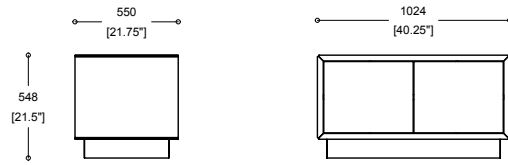

Credenza

boss
design

Credenza

Product Sheet

Product features

- The Credenza carcass can be specified in Veneer, Laminate or Fenix as standard. Other finishes can be specified.
- 3 Heights available – 548mm, 740mm & 930mm
- 3 Widths available – 1024mm, 1524mm & 1824mm
- 5 popular configurations as standard. For other finishes or combinations, please contact sales office for more information
- Finish Combinations:
 - All – Veneer
 - All – Laminate
 - All – Fenix Credenza
 - Veneer Carcass & Fenix Doors
 - Veneer Carcass & Laminate Doors
 - Veneer Carcass with veneer plinth, laminate door/drawers.
- Doors and Drawers: Multiple door configuration options available
- Touch latch drawers/doors
- Foot and Base Options:
 - Plinth: The plinth finish can either be matched to the carcass or to the doors/drawers – please specify at time of ordering
 - Wire Foot: Standard colours are Black RAL 9005, White RAL 9016 and Silver RAL 9006
- Optional upgrades
 - An internal fridge unit with a capacity of 45L is only available on the 740H & 930H credenza units and will take up one complete door section. Only available in White.
- Power and Data is available for specification.

Tables and storage

Credenza

boss
design

Credenza

Product Sheet

Tables and storage

1024 X 550 X 548 DRAWER WIRE FEET

1024 X 550 X 548 DRAWER PLINTH

1024 X 550 X 548 WIRE FEET

1024 X 550 X 548 PLINTH

UK Global HQ
Boss Drive
Dudley
West Midlands, DY2 8SZ
T +44 (0) 1384 455570
E sales@bossdesign.com

London Showroom
7 Clerkenwell Road
London EC1M 5PA
T +44 (0) 20 7253 0364
bossdesign.com

Credenza

boss
design

Credenza

Product Sheet

1024 X 550 X 740 DRAWER WIRE FEET

1024 X 550 X 740 DRAWER PLINTH

1024 X 550 X 740 WIRE FEET

1024 X 550 X 740 PLINTH