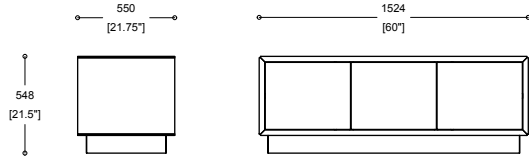

Credenza

boss
design

Credenza

Product Sheet

UK Global HQ
Boss Drive
Dudley
West Midlands, DY2 8SZ
T +44 (0) 1384 455570
E sales@bossdesign.com

London Showroom
7 Clerkenwell Road
London EC1M 5PA
T +44 (0) 20 7253 0364
bossdesign.com

Tables and storage