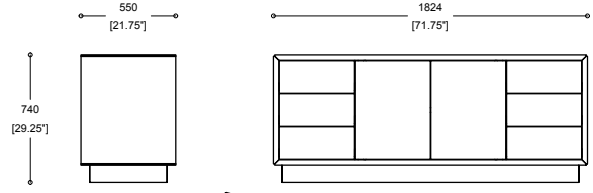

Tables and storage

Credenza

boss
design

Credenza

Product Sheet

1824 X 550 X 548 DRAWERS WIRE FEET

1824 X 550 X 548 DRAWERS PLINTH

UK Global HQ
Boss Drive
Dudley
West Midlands, DY2 8SZ
T +44 (0) 1384 455570
E sales@bossdesign.com

London Showroom
7 Clerkenwell Road
London EC1M 5PA
T +44 (0) 20 7253 0364
bossdesign.com

Tables and storage

Credenza

boss
design

Credenza

1824 X 550 X 740 DRAWERS WIRE FEET

1824 X 550 X 740 DRAWERS PLINTH

1824 X 550 X 740 WIRE FEET

1824 X 550 X 740 PLINTH

Product Sheet

UK Global HQ
Boss Drive
Dudley
West Midlands, DY2 8SZ
T +44 (0) 1384 455570
E sales@bossdesign.com

London Showroom
7 Clerkenwell Road
London EC1M 5PA
T +44 (0) 20 7253 0364
bossdesign.com