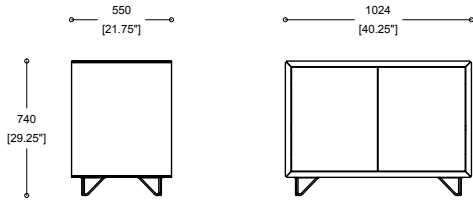

Credenza

boss
design

Credenza

Product Sheet

Product features

- The Credenza carcass can be specified in Veneer, Laminate or Fenix as standard. Other finishes can be specified.
- 3 Heights available – 548mm, 740mm & 930mm
- 3 Widths available – 1024mm, 1524mm & 1824mm
- 5 popular configurations as standard. For other finishes or combinations, please contact sales office for more information
- Finish Combinations:
 - All – Veneer
 - All – Laminate
 - All – Fenix Credenza
 - Veneer Carcass & Fenix Doors
 - Veneer Carcass & Laminate Doors
 - Veneer Carcass with veneer plinth, laminate door/drawers.
- Doors and Drawers: Multiple door configuration options available
- Touch latch drawers/doors
- Foot and Base Options:
 - Plinth: The plinth finish can either be matched to the carcass or to the doors/drawers – please specify at time of ordering
 - Wire Foot: Standard colours are Black RAL 9005, White RAL 9016 and Silver RAL 9006
- Optional upgrades
 - An internal fridge unit with a capacity of 45L is only available on the 740H & 930H credenza units and will take up one complete door section. Only available in White.
- Power and Data is available for specification.

Tables and storage

Credenza

boss
design

Credenza

Product Sheet

Tables and storage

1024 X 550 X 548 DRAWER WIRE FEET

1024 X 550 X 548 DRAWER PLINTH

1024 X 550 X 548 WIRE FEET

1024 X 550 X 548 PLINTH

UK Global HQ
Boss Drive
Dudley
West Midlands, DY2 8SZ
T +44 (0) 1384 455570
E sales@bossdesign.com

London Showroom
7 Clerkenwell Road
London EC1M 5PA
T +44 (0) 20 7253 0364
bossdesign.com

Credenza

boss
design

Credenza

Product Sheet

1024 X 550 X 740 DRAWER WIRE FEET

1024 X 550 X 740 DRAWER PLINTH

1024 X 550 X 740 WIRE FEET

1024 X 550 X 740 PLINTH