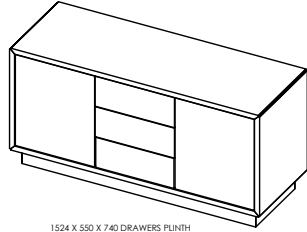

Credenza

boss
design

Credenza

Product Sheet

UK Global HQ
Boss Drive
Dudley
West Midlands, DY2 8SZ
T +44 (0) 1384 455570
E sales@bossdesign.com

London Showroom
7 Clerkenwell Road
London EC1M 5PA
T +44 (0) 20 7253 0364
bossdesign.com

Tables and storage