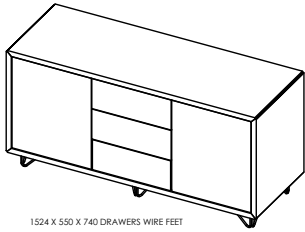

Credenza

boss
design

Credenza

Product Sheet

UK Global HQ
Boss Drive
Dudley
West Midlands, DY2 8SZ
T +44 (0) 1384 455570
E sales@bossdesign.com

London Showroom
7 Clerkenwell Road
London EC1M 5PA
T +44 (0) 20 7253 0364
bossdesign.com

Tables and storage