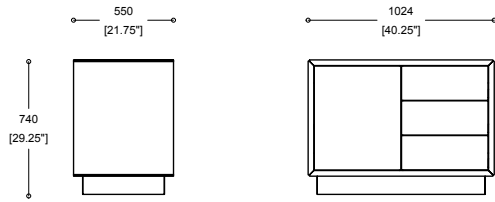

Credenza

boss
design

Credenza

Product Sheet

Product features

- The Credenza carcass can be specified in Veneer, Laminate or Fenix as standard. Other finishes can be specified.
- 3 Heights available – 548mm, 740mm & 930mm
- 3 Widths available – 1024mm, 1524mm & 1824mm
- 5 popular configurations as standard. For other finishes or combinations, please contact sales office for more information
- Finish Combinations:
 - All – Veneer
 - All – Laminate
 - All – Fenix Credenza
 - Veneer Carcass & Fenix Doors
 - Veneer Carcass & Laminate Doors
 - Veneer Carcass with veneer plinth, laminate door/drawers.
- Doors and Drawers: Multiple door configuration options available
- Touch latch drawers/doors
- Foot and Base Options:
 - Plinth: The plinth finish can either be matched to the carcass or to the doors/drawers – please specify at time of ordering
 - Wire Foot: Standard colours are Black RAL 9005, White RAL 9016 and Silver RAL 9006
- Optional upgrades
 - An internal fridge unit with a capacity of 45L is only available on the 740H & 930H credenza units and will take up one complete door section. Only available in White.
- Power and Data is available for specification.

Tables and storage

Credenza

boss
design

Credenza

Product Sheet

Tables and storage

1024 X 550 X 548 DRAWER WIRE FEET

1024 X 550 X 548 DRAWER PLINTH

1024 X 550 X 548 WIRE FEET

1024 X 550 X 548 PLINTH

UK Global HQ
Boss Drive
Dudley
West Midlands, DY2 8SZ
T +44 (0) 1384 455570
E sales@bossdesign.com

London Showroom
7 Clerkenwell Road
London EC1M 5PA
T +44 (0) 20 7253 0364
bossdesign.com

Credenza

boss
design

Credenza

Product Sheet

1024 X 550 X 740 DRAWER WIRE FEET

1024 X 550 X 740 DRAWER PLINTH

1024 X 550 X 740 WIRE FEET

1024 X 550 X 740 PLINTH