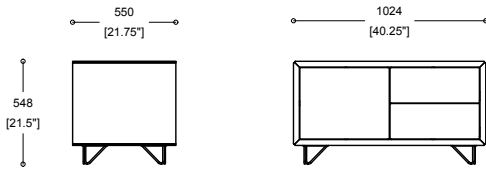

Credenza

boss
design

Credenza

Product Sheet

Product features

- The Credenza carcass can be specified in Veneer, Laminate or Fenix as standard. Other finishes can be specified.
- 3 Heights available – 548mm, 740mm & 930mm
- 3 Widths available – 1024mm, 1524mm & 1824mm
- 5 popular configurations as standard. For other finishes or combinations, please contact sales office for more information
- Finish Combinations:
 - All – Veneer
 - All – Laminate
 - All – Fenix Credenza
 - Veneer Carcass & Fenix Doors
 - Veneer Carcass & Laminate Doors
 - Veneer Carcass with veneer plinth, laminate door/drawers.
- Doors and Drawers: Multiple door configuration options available
- Touch latch drawers/doors
- Foot and Base Options:
 - Plinth: The plinth finish can either be matched to the carcass or to the doors/drawers – please specify at time of ordering
 - Wire Foot: Standard colours are Black RAL 9005, White RAL 9016 and Silver RAL 9006
- Optional upgrades
 - An internal fridge unit with a capacity of 45L is only available on the 740H & 930H credenza units and will take up one complete door section. Only available in White.
- Power and Data is available for specification.

Tables and storage

Credenza

boss
design

Credenza

Product Sheet

Tables and storage

1024 X 550 X 548 DRAWER WIRE FEET

1024 X 550 X 548 DRAWER PLINTH

1024 X 550 X 548 WIRE FEET

1024 X 550 X 548 PLINTH

UK Global HQ
Boss Drive
Dudley
West Midlands, DY2 8SZ
T +44 (0) 1384 455570
E sales@bossdesign.com

London Showroom
7 Clerkenwell Road
London EC1M 5PA
T +44 (0) 20 7253 0364
bossdesign.com

Credenza

boss
design

Credenza

Product Sheet

1024 X 550 X 740 DRAWER WIRE FEET

1024 X 550 X 740 DRAWER PLINTH

1024 X 550 X 740 WIRE FEET

1024 X 550 X 740 PLINTH