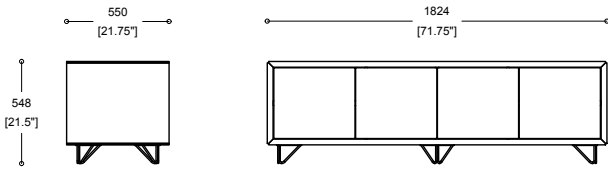

Tables and storage

Credenza

boss
design

Credenza

Product Sheet

1824 X 550 X 548 DRAWERS WIRE FEET

1824 X 550 X 548 DRAWERS PLINTH

UK Global HQ
Boss Drive
Dudley
West Midlands, DY2 8SZ
T +44 (0) 1384 455570
E sales@bossdesign.com

London Showroom
7 Clerkenwell Road
London EC1M 5PA
T +44 (0) 20 7253 0364
bossdesign.com

Tables and storage

Credenza

boss
design

Credenza

1824 X 550 X 740 DRAWERS WIRE FEET

1824 X 550 X 740 DRAWERS PLINTH

1824 X 550 X 740 WIRE FEET