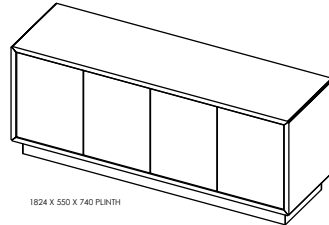

Tables and storage

Credenza

boss
design

Credenza

Product Sheet

1824 X 550 X 548 DRAWERS WIRE FEET

1824 X 550 X 548 DRAWERS PLINTH

UK Global HQ
Boss Drive
Dudley
West Midlands, DY2 8SZ
T +44 (0) 1384 455570
E sales@bossdesign.com

London Showroom
7 Clerkenwell Road
London EC1M 5PA
T +44 (0) 20 7253 0364
bossdesign.com

Tables and storage

Credenza

boss
design

Credenza

1824 X 550 X 740 DRAWERS WIRE FEET

1824 X 550 X 740 DRAWERS PLINTH

1824 X 550 X 740 WIRE FEET

1824 X 550 X 740 PLINTH

Product Sheet

UK Global HQ
Boss Drive
Dudley
West Midlands, DY2 8SZ
T +44 (0) 1384 455570
E sales@bossdesign.com

London Showroom
7 Clerkenwell Road
London EC1M 5PA
T +44 (0) 20 7253 0364
bossdesign.com