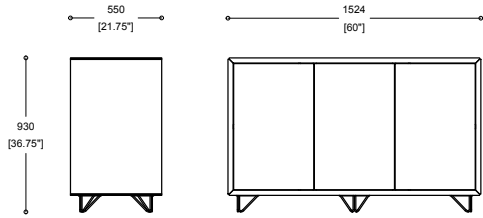

Credenza

boss
design

Credenza

UK Global HQ
Boss Drive
Dudley
West Midlands, DY2 8SZ
T +44 (0) 1384 455570
E sales@bossdesign.com

London Showroom
7 Clerkenwell Road
London EC1M 5PA
T +44 (0) 20 7253 0364
bossdesign.com

Product Sheet

Tables and storage