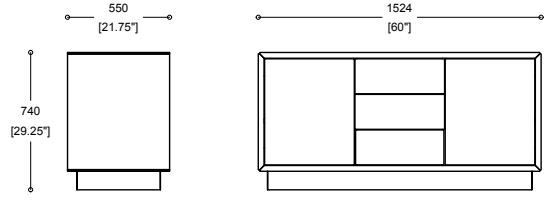

Credenza

boss
design

Credenza

Product Sheet

UK Global HQ
Boss Drive
Dudley
West Midlands, DY2 8SZ
T +44 (0) 1384 455570
E sales@bossdesign.com

London Showroom
7 Clerkenwell Road
London EC1M 5PA
T +44 (0) 20 7253 0364
bossdesign.com

Tables and storage