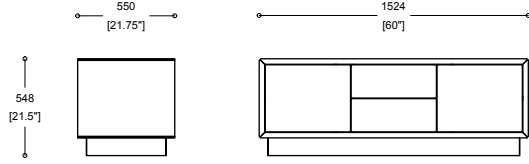

Credenza

boss
design

Credenza

Product Sheet

UK Global HQ
Boss Drive
Dudley
West Midlands, DY2 8SZ
T +44 (0) 1384 455570
E sales@bossdesign.com

London Showroom
7 Clerkenwell Road
London EC1M 5PA
T +44 (0) 20 7253 0364
bossdesign.com

Tables and storage