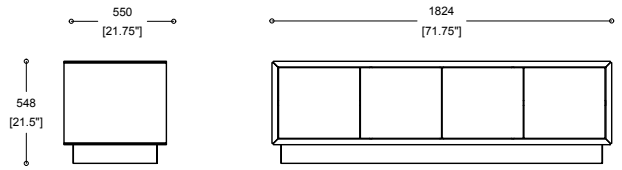

Tables and storage

Credenza

boss
design

Credenza

Product Sheet

1824 X 550 X 548 DRAWERS WIRE FEET

1824 X 550 X 548 DRAWERS PLINTH

UK Global HQ
Boss Drive
Dudley
West Midlands, DY2 8SZ
T +44 (0) 1384 455570
E sales@bossdesign.com

London Showroom
7 Clerkenwell Road
London EC1M 5PA
T +44 (0) 20 7253 0364
bossdesign.com

Tables and storage

Credenza

boss
design

Credenza

1824 X 550 X 740 DRAWERS WIRE FEET

1824 X 550 X 740 DRAWERS PLINTH

1824 X 550 X 740 WIRE FEET