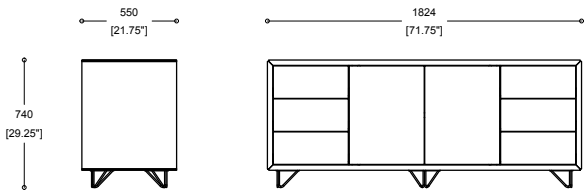

Credenza

boss
design

Credenza

Product Sheet

1024 X 550 X 740 DRAWER WIRE FEET

1024 X 550 X 740 DRAWER PLINTH

1024 X 550 X 740 WIRE FEET

1024 X 550 X 740 PLINTH

Tables and storage

Credenza

boss
design

Credenza

Product Sheet

1824 X 550 X 548 DRAWERS WIRE FEET

1824 X 550 X 548 DRAWERS PLINTH

UK Global HQ
Boss Drive
Dudley
West Midlands, DY2 8SZ
T +44 (0) 1384 455570
E sales@bossdesign.com

London Showroom
7 Clerkenwell Road
London EC1M 5PA
T +44 (0) 20 7253 0364
bossdesign.com

Tables and storage

Credenza

boss
design

Credenza

1824 X 550 X 740 DRAWERS WIRE FEET

1824 X 550 X 740 DRAWERS PLINTH

1824 X 550 X 740 WIRE FEET