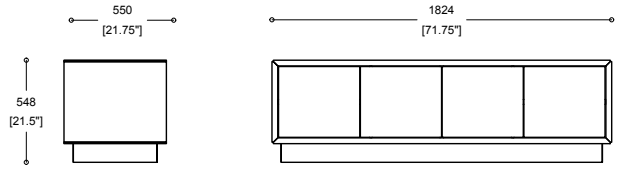

Tables and storage

Credenza

boss
design

Credenza

Product Sheet

1824 X 550 X 548 DRAWERS WIRE FEET

1824 X 550 X 548 DRAWERS PLINTH

UK Global HQ
Boss Drive
Dudley
West Midlands, DY2 8SZ
T +44 (0) 1384 455570
E sales@bossdesign.com