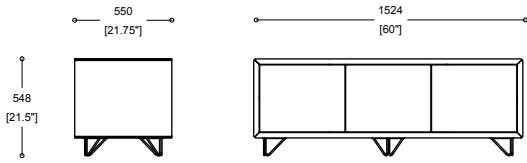

Credenza

boss
design

Credenza

Product Sheet

UK Global HQ
Boss Drive
Dudley
West Midlands, DY2 8SZ
T +44 (0) 1384 455570
E sales@bossdesign.com

London Showroom
7 Clerkenwell Road
London EC1M 5PA
T +44 (0) 20 7253 0364
bossdesign.com

Tables and storage