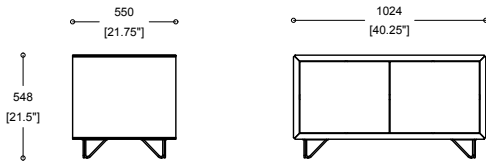

Credenza

boss
design

Credenza

Product Sheet

Product features

- The Credenza carcass can be specified in Veneer, Laminate or Fenix as standard. Other finishes can be specified.
- 3 Heights available – 548mm, 740mm & 930mm
- 3 Widths available – 1024mm, 1524mm & 1824mm
- 5 popular configurations as standard. For other finishes or combinations, please contact sales office for more information
- Finish Combinations:
 - All – Veneer
 - All – Laminate
 - All – Fenix Credenza
 - Veneer Carcass & Fenix Doors
 - Veneer Carcass & Laminate Doors
 - Veneer Carcass with veneer plinth, laminate door/drawers.
- Doors and Drawers: Multiple door configuration options available
- Touch latch drawers/doors
- Foot and Base Options:
 - Plinth: The plinth finish can either be matched to the carcass or to the doors/drawers – please specify at time of ordering
 - Wire Foot: Standard colours are Black RAL 9005, White RAL 9016 and Silver RAL 9006
- Optional upgrades
 - An internal fridge unit with a capacity of 45L is only available on the 740H & 930H credenza units and will take up one complete door section. Only available in White.
- Power and Data is available for specification.

Tables and storage

Credenza

boss
design

Credenza

Product Sheet

Tables and storage

1024 X 550 X 548 DRAWER WIRE FEET

1024 X 550 X 548 DRAWER PLINTH

1024 X 550 X 548 WIRE FEET

1024 X 550 X 548 PLINTH

UK Global HQ
Boss Drive
Dudley
West Midlands, DY2 8SZ
T +44 (0) 1384 455570
E sales@bossdesign.com

London Showroom
7 Clerkenwell Road
London EC1M 5PA
T +44 (0) 20 7253 0364
bossdesign.com

Credenza

boss
design

Credenza

Product Sheet

1024 X 550 X 740 DRAWER WIRE FEET

1024 X 550 X 740 DRAWER PLINTH

1024 X 550 X 740 WIRE FEET

1024 X 550 X 740 PLINTH