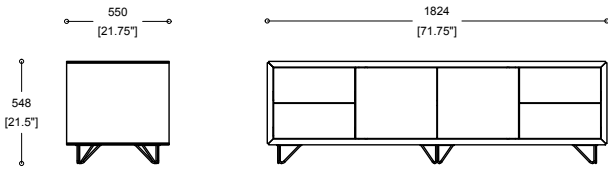

Tables and storage

Credenza

boss
design

Credenza

Product Sheet

1824 X 550 X 548 DRAWERS WIRE FEET

1824 X 550 X 548 DRAWERS PLINTH

UK Global HQ
Boss Drive
Dudley
West Midlands, DY2 8SZ
T +44 (0) 1384 455570
E sales@bossdesign.com

London Showroom
7 Clerkenwell Road
London EC1M 5PA
T +44 (0) 20 7253 0364
bossdesign.com

Tables and storage

Credenza

boss
design

Credenza

1824 X 550 X 740 DRAWERS WIRE FEET

1824 X 550 X 740 DRAWERS PLINTH

1824 X 550 X 740 WIRE FEET