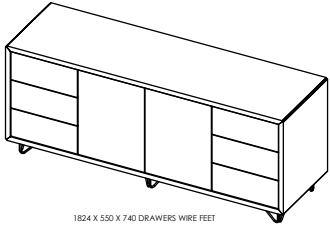

Credenza

boss
design

Credenza

1824 X 550 X 740 DRAWERS WIRE FEET