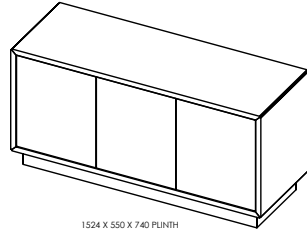

Credenza

boss
design

Credenza

Product Sheet

UK Global HQ
Boss Drive
Dudley
West Midlands, DY2 8SZ
T +44 (0) 1384 455570
E sales@bossdesign.com

London Showroom
7 Clerkenwell Road
London EC1M 5PA
T +44 (0) 20 7253 0364
bossdesign.com

Tables and storage