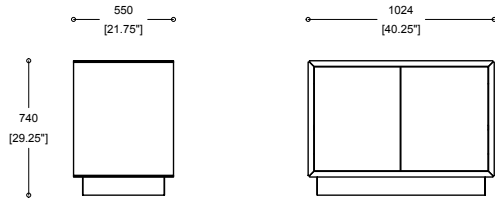

Credenza

boss
design

Credenza

Product Sheet

Product features

- The Credenza carcass can be specified in Veneer, Laminate or Fenix as standard. Other finishes can be specified.
- 3 Heights available – 548mm, 740mm & 930mm
- 3 Widths available – 1024mm, 1524mm & 1824mm
- 5 popular configurations as standard. For other finishes or combinations, please contact sales office for more information
- Finish Combinations:
 - All – Veneer
 - All – Laminate
 - All – Fenix Credenza
 - Veneer Carcass & Fenix Doors
 - Veneer Carcass & Laminate Doors
 - Veneer Carcass with veneer plinth, laminate door/drawers.
- Doors and Drawers: Multiple door configuration options available
- Touch latch drawers/doors
- Foot and Base Options:
 - Plinth: The plinth finish can either be matched to the carcass or to the doors/drawers – please specify at time of ordering
 - Wire Foot: Standard colours are Black RAL 9005, White RAL 9016 and Silver RAL 9006
- Optional upgrades
 - An internal fridge unit with a capacity of 45L is only available on the 740H & 930H credenza units and will take up one complete door section. Only available in White.
- Power and Data is available for specification.

Tables and storage

Credenza

boss
design

Credenza

Product Sheet

Tables and storage

1024 X 550 X 548 DRAWER WIRE FEET

1024 X 550 X 548 DRAWER PLINTH

1024 X 550 X 548 WIRE FEET

1024 X 550 X 548 PLINTH

UK Global HQ
Boss Drive
Dudley
West Midlands, DY2 8SZ
T +44 (0) 1384 455570
E sales@bossdesign.com

London Showroom
7 Clerkenwell Road
London EC1M 5PA
T +44 (0) 20 7253 0364
bossdesign.com

Credenza

boss
design

Credenza

Product Sheet

1024 X 550 X 740 DRAWER WIRE FEET

1024 X 550 X 740 DRAWER PLINTH

1024 X 550 X 740 WIRE FEET

1024 X 550 X 740 PLINTH