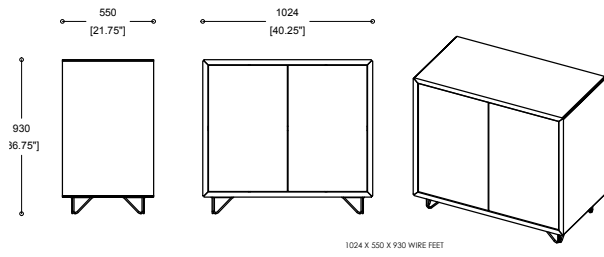

1024 X 550 X 740 WIRE FEET

Credenza

boss
design

Credenza

UK Global HQ
Boss Drive
Dudley
West Midlands, DY2 8SZ
T +44 (0) 1384 455570
E sales@bossdesign.com

London Showroom
7 Clerkenwell Road
London EC1M 5PA
T +44 (0) 20 7253 0364
bossdesign.com

Product Sheet

Tables and storage