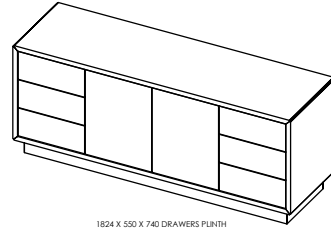

Tables and storage

Credenza

boss
design

Credenza

Product Sheet

1824 X 550 X 548 DRAWERS WIRE FEET

1824 X 550 X 548 DRAWERS PLINTH

UK Global HQ
Boss Drive
Dudley
West Midlands, DY2 8SZ
T +44 (0) 1384 455570
E sales@bossdesign.com

London Showroom
7 Clerkenwell Road
London EC1M 5PA
T +44 (0) 20 7253 0364
bossdesign.com

Tables and storage

Credenza

boss
design

Credenza

1824 X 550 X 740 DRAWERS WIRE FEET

1824 X 550 X 740 DRAWERS PLINTH

1824 X 550 X 740 WIRE FEET

1824 X 550 X 740 PLINTH

Product Sheet

UK Global HQ
Boss Drive
Dudley
West Midlands, DY2 8SZ
T +44 (0) 1384 455570
E sales@bossdesign.com

London Showroom
7 Clerkenwell Road
London EC1M 5PA
T +44 (0) 20 7253 0364
bossdesign.com

Tables and storage