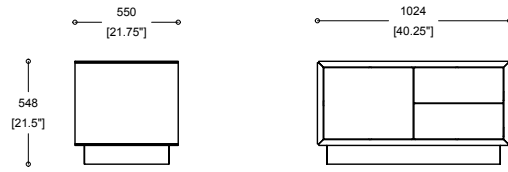

Credenza

boss
design

Credenza

Product Sheet

Product features

- The Credenza carcass can be specified in Veneer, Laminate or Fenix as standard. Other finishes can be specified.
- 3 Heights available – 548mm, 740mm & 930mm
- 3 Widths available – 1024mm, 1524mm & 1824mm
- 5 popular configurations as standard. For other finishes or combinations, please contact sales office for more information
- Finish Combinations:
 - All – Veneer
 - All – Laminate
 - All – Fenix Credenza
 - Veneer Carcass & Fenix Doors
 - Veneer Carcass & Laminate Doors
 - Veneer Carcass with veneer plinth, laminate door/drawers.
- Doors and Drawers: Multiple door configuration options available
- Touch latch drawers/doors
- Foot and Base Options:
 - Plinth: The plinth finish can either be matched to the carcass or to the doors/drawers – please specify at time of ordering
 - Wire Foot: Standard colours are Black RAL 9005, White RAL 9016 and Silver RAL 9006
- Optional upgrades
 - An internal fridge unit with a capacity of 45L is only available on the 740H & 930H credenza units and will take up one complete door section. Only available in White.
- Power and Data is available for specification.

Tables and storage

Credenza

boss
design

Credenza

Product Sheet

Tables and storage

1024 X 550 X 548 DRAWER WIRE FEET

1024 X 550 X 548 DRAWER PLINTH

1024 X 550 X 548 WIRE FEET

1024 X 550 X 548 PLINTH

UK Global HQ
Boss Drive
Dudley
West Midlands, DY2 8SZ
T +44 (0) 1384 455570
E sales@bossdesign.com

London Showroom
7 Clerkenwell Road
London EC1M 5PA
T +44 (0) 20 7253 0364
bossdesign.com

Credenza

boss
design

Credenza

Product Sheet

1024 X 550 X 740 DRAWER WIRE FEET

1024 X 550 X 740 DRAWER PLINTH

1024 X 550 X 740 WIRE FEET

1024 X 550 X 740 PLINTH