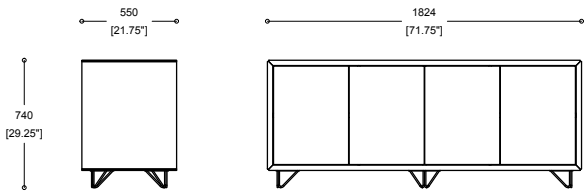

Credenza

boss
design

Credenza

Product Sheet

1024 X 550 X 740 DRAWER WIRE FEET

1024 X 550 X 740 DRAWER PLINTH

1024 X 550 X 740 WIRE FEET

1024 X 550 X 740 PLINTH

Tables and storage

Credenza

boss
design

Credenza

Product Sheet

1824 X 550 X 548 DRAWERS WIRE FEET

1824 X 550 X 548 DRAWERS PLINTH

UK Global HQ
Boss Drive
Dudley
West Midlands, DY2 8SZ
T +44 (0) 1384 455570
E sales@bossdesign.com

London Showroom
7 Clerkenwell Road
London EC1M 5PA
T +44 (0) 20 7253 0364
bossdesign.com

Tables and storage

Credenza

boss
design

Credenza

1824 X 550 X 740 DRAWERS WIRE FEET

1824 X 550 X 740 DRAWERS PLINTH

1824 X 550 X 740 WIRE FEET

1824 X 550 X 740 PLINTH

Product Sheet

UK Global HQ
Boss Drive
Dudley
West Midlands, DY2 8SZ
T +44 (0) 1384 455570
E sales@bossdesign.com

London Showroom
7 Clerkenwell Road
London EC1M 5PA
T +44 (0) 20 7253 0364
bossdesign.com