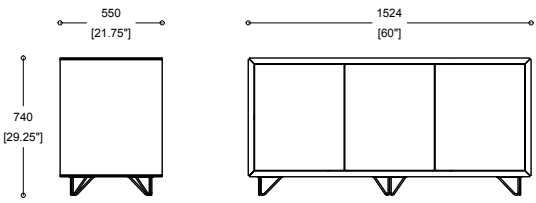

Credenza

boss
design

Credenza

Product Sheet

UK Global HQ
Boss Drive
Dudley
West Midlands, DY2 8SZ
T +44 (0) 1384 455570
E sales@bossdesign.com

London Showroom
7 Clerkenwell Road
London EC1M 5PA
T +44 (0) 20 7253 0364
bossdesign.com

Tables and storage