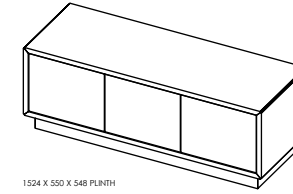

Credenza

boss
design

Credenza

Product Sheet

UK Global HQ
Boss Drive
Dudley
West Midlands, DY2 8SZ
T +44 (0) 1384 455570
E sales@bossdesign.com

London Showroom
7 Clerkenwell Road
London EC1M 5PA
T +44 (0) 20 7253 0364
bossdesign.com

Tables and storage