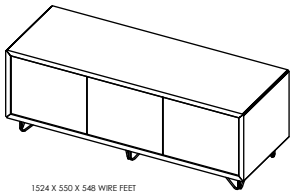

Credenza

boss
design

Credenza

Product Sheet

UK Global HQ
Boss Drive
Dudley
West Midlands, DY2 8SZ
T +44 (0) 1384 455570
E sales@bossdesign.com

London Showroom
7 Clerkenwell Road
London EC1M 5PA
T +44 (0) 20 7253 0364
bossdesign.com

Tables and storage