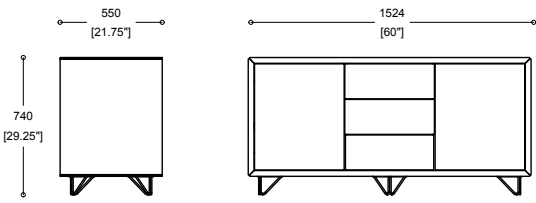

Credenza

boss
design

Credenza

Product Sheet

UK Global HQ
Boss Drive
Dudley
West Midlands, DY2 8SZ
T +44 (0) 1384 455570
E sales@bossdesign.com

London Showroom
7 Clerkenwell Road
London EC1M 5PA
T +44 (0) 20 7253 0364
bossdesign.com

Tables and storage