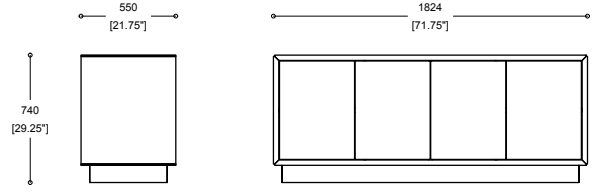

Tables and storage

Credenza

boss
design

Credenza

Product Sheet

1824 X 550 X 548 DRAWERS WIRE FEET

1824 X 550 X 548 DRAWERS PLINTH

UK Global HQ
Boss Drive
Dudley
West Midlands, DY2 8SZ
T +44 (0) 1384 455570
E sales@bossdesign.com

London Showroom
7 Clerkenwell Road
London EC1M 5PA
T +44 (0) 20 7253 0364
bossdesign.com

Tables and storage

Credenza

boss
design

Credenza

1824 X 550 X 740 DRAWERS WIRE FEET

1824 X 550 X 740 DRAWERS PLINTH

1824 X 550 X 740 WIRE FEET

1824 X 550 X 740 PLINTH

Product Sheet

UK Global HQ
Boss Drive
Dudley
West Midlands, DY2 8SZ
T +44 (0) 1384 455570
E sales@bossdesign.com

London Showroom
7 Clerkenwell Road
London EC1M 5PA
T +44 (0) 20 7253 0364
bossdesign.com