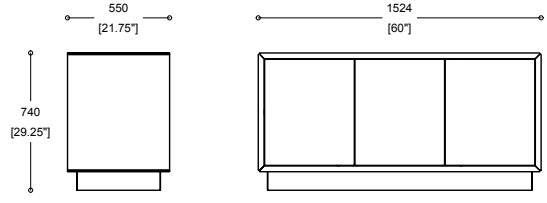

Credenza

boss
design

Credenza

Product Sheet

UK Global HQ
Boss Drive
Dudley
West Midlands, DY2 8SZ
T +44 (0) 1384 455570
E sales@bossdesign.com

London Showroom
7 Clerkenwell Road
London EC1M 5PA
T +44 (0) 20 7253 0364
bossdesign.com

Tables and storage