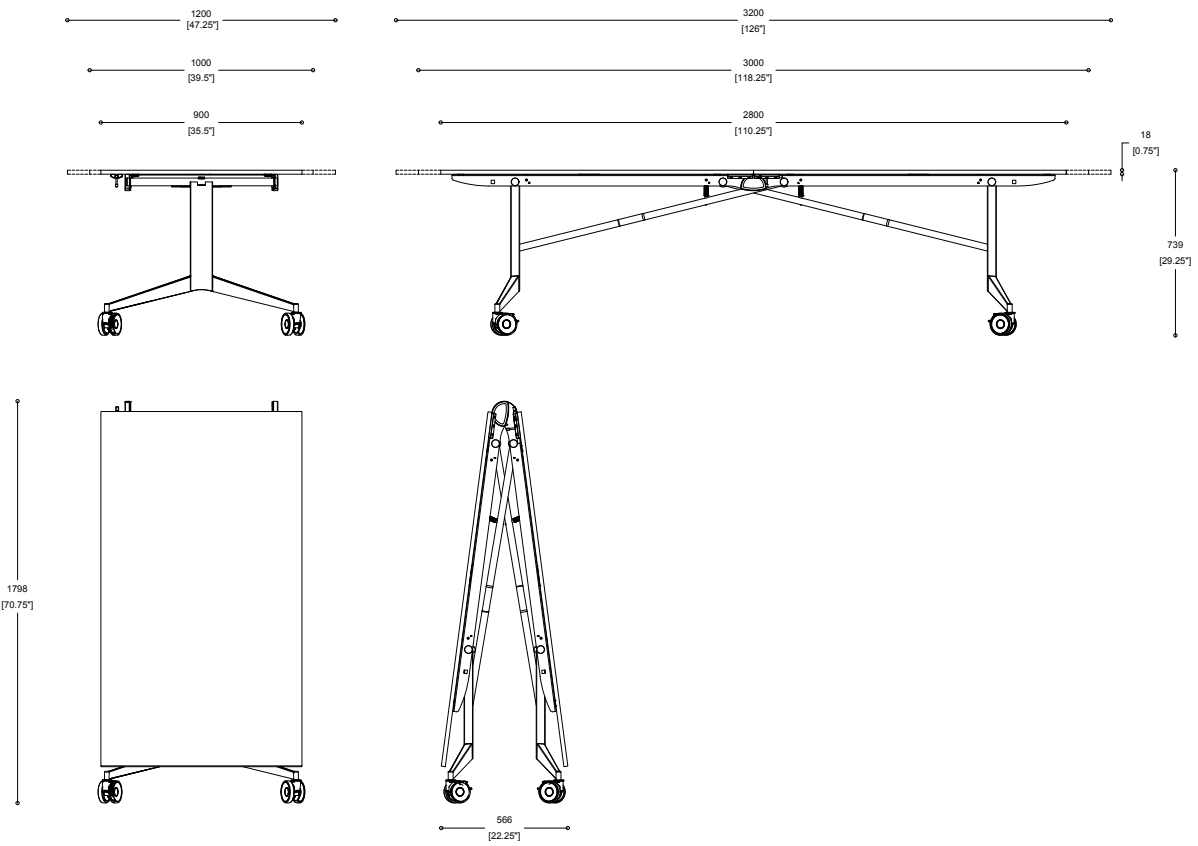

Plica

komac

Plica

Product Sheet

Product features

- The Plica table top folds in half to 500mm wide for easy storage and transporting
- 18mm thick table top as standard
- Black or White Powder Coated frame
- Real Wood Veneer: Maple, Steamed Beech, Walnut & Oak
- Fenix is available in plain colours
- Forbo Linoleum surface finish available
- Laminate: Altolina Plain

Tables

Plica

komac

Plica

Product Sheet

UK Global HQ
Boss Drive
Dudley
West Midlands, DY2 8SZ
T +44 (0) 1384 455570
E sales@bossdesign.com

London Showroom
7 Clerkenwell Road
London EC1M 5PA
T +44 (0) 20 7253 0364
bossdesign.com

Tables