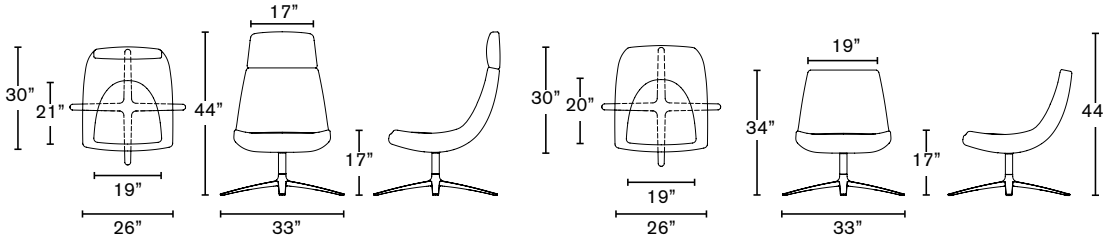

Swing

boss
design

Swing

High back 4 star

Low back 4 star