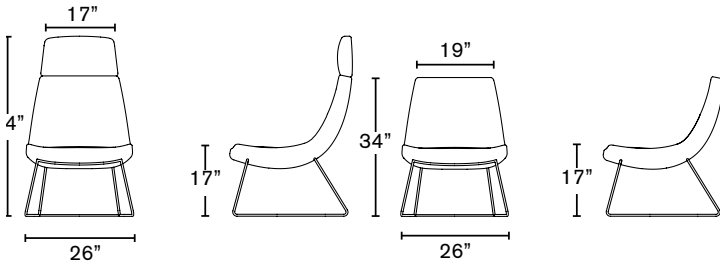

Swing

boss
design

Product features

- Fully upholstered
- CMHR dual density foam
- Polished base

Swing

Product Sheet

Breakout

Swing

boss
design

Swing

High back 4 star

Low back 4 star

High back sled base

Low back sled base

North American HQ
2014 Chestnut Street
High Point
N.C. 27262
T +1 844-353-7834
E sales@bossdesign.com

Chicago Showroom
Third Floor, Suite 359
Merchandise Mart
Chicago
IL 60654
T +1 844-353-7834