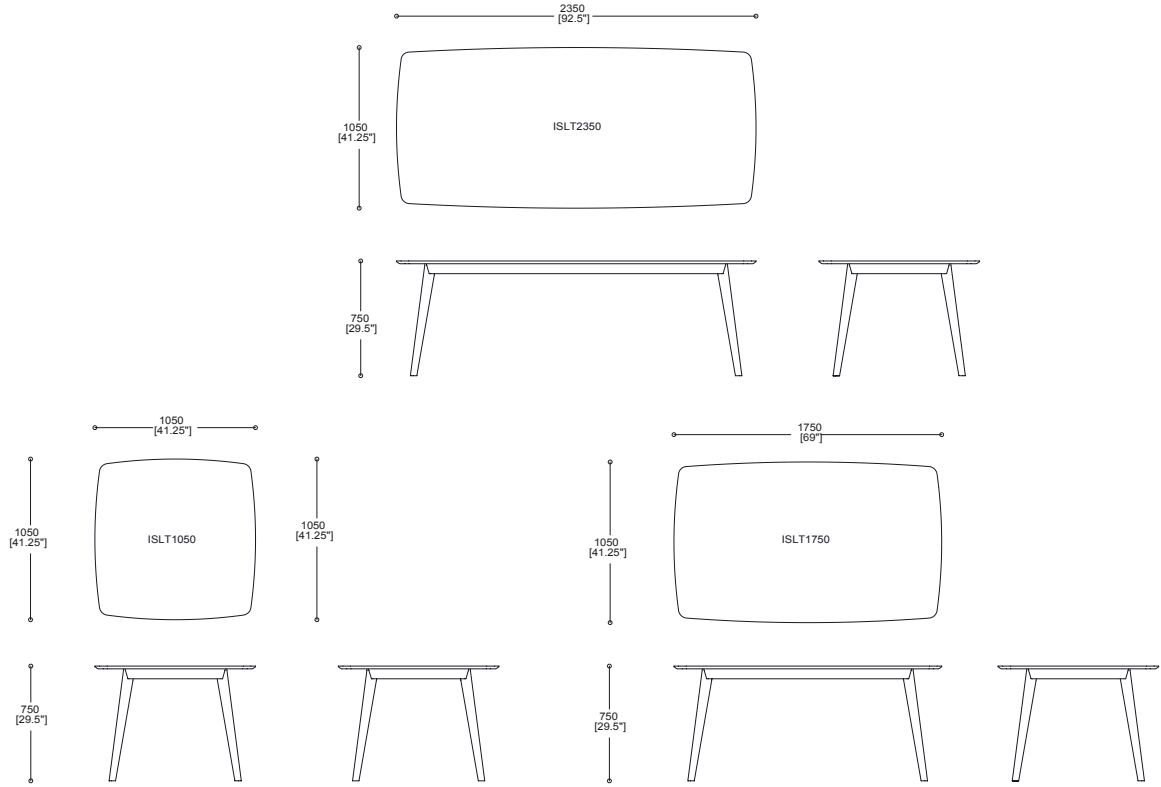

Isla table

lyndon

UK Global HQ
Boss Drive
Dudley
West Midlands, DY2 8SZ
T +44 (0) 1384 455570
E sales@bossdesign.com

London Showroom
7 Clerkenwell Road
London EC1M 5PA
T +44 (0) 20 7253 0364
bossdesign.com