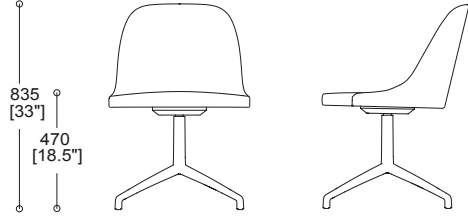

Isla

Lyndon

Isla

UK Global HQ
Boss Drive
Dudley
West Midlands, DY2 8SZ
T +44 (0) 1384 455570
E sales@bossdesign.com

London Showroom
7 Clerkenwell Road
London EC1M 5PA
T +44 (0) 20 7253 0364
bossdesign.com

Product Sheet

Upholstery