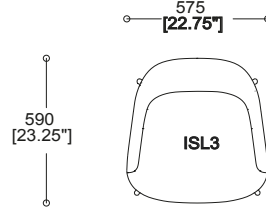

Isla

Lyndon

Isla

UK Global HQ
Boss Drive
Dudley
West Midlands, DY2 8SZ
T +44 (0) 1384 455570
E sales@bossdesign.com

London Showroom
7 Clerkenwell Road
London EC1M 5PA
T +44 (0) 20 7253 0364
bossdesign.com