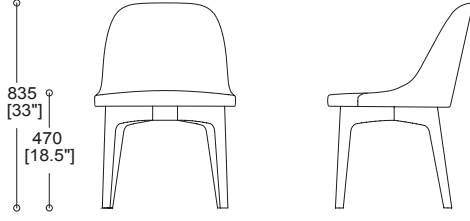

Isla

Lyndon

Isla

UK Global HQ
Boss Drive
Dudley
West Midlands, DY2 8SZ
T +44 (0) 1384 455570
E sales@bossdesign.com

London Showroom
7 Clerkenwell Road
London EC1M 5PA
T +44 (0) 20 7253 0364
bossdesign.com

Product Sheet

Upholstery