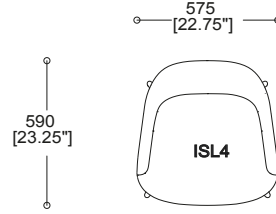

Isla

Lyndon

Isla

UK Global HQ
Boss Drive
Dudley
West Midlands, DY2 8SZ
T +44 (0) 1384 455570
E sales@bossdesign.com

London Showroom
7 Clerkenwell Road
London EC1M 5PA
T +44 (0) 20 7253 0364
bossdesign.com