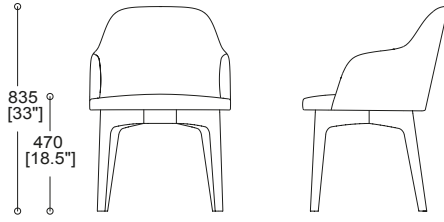

Isla

Lyndon

Isla

UK Global HQ
Boss Drive
Dudley
West Midlands, DY2 8SZ
T +44 (0) 1384 455570
E sales@bossdesign.com

London Showroom
7 Clerkenwell Road
London EC1M 5PA
T +44 (0) 20 7253 0364
bossdesign.com

Product Sheet

Upholstery