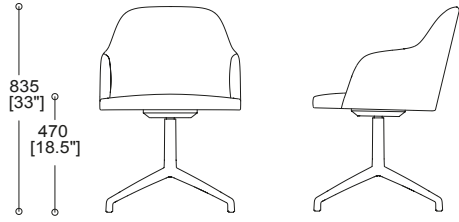

Isla

Lyndon

Isla

UK Global HQ
Boss Drive
Dudley
West Midlands, DY2 8SZ
T +44 (0) 1384 455570
E sales@bossdesign.com

London Showroom
7 Clerkenwell Road
London EC1M 5PA
T +44 (0) 20 7253 0364
bossdesign.com

Product Sheet

Upholstery