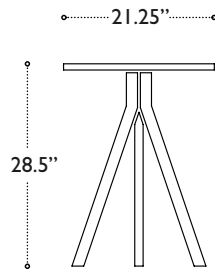

- TRI/3
- TRI/6
- TRI/9
- TRI/12

North American HQ
2014 Chestnut Street
High Point
N.C. 27262
T +1 844-353-7834
E sales@bossdesign.com

Chicago Showroom
Third Floor, Suite 359
Merchandise Mart
Chicago
IL 60654
T +1 844-353-7834