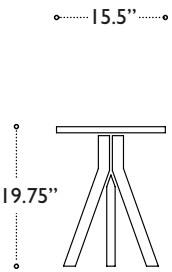

Triad

boss
design

Product Sheet

Triad

Product features

- Table top with 7mm dish recess
- Frame available in American Black Walnut or European Oak

Tables

Triad