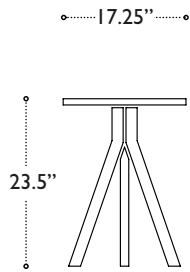

- TRI/2
- TRI/5
- TRI/8
- TRI/11