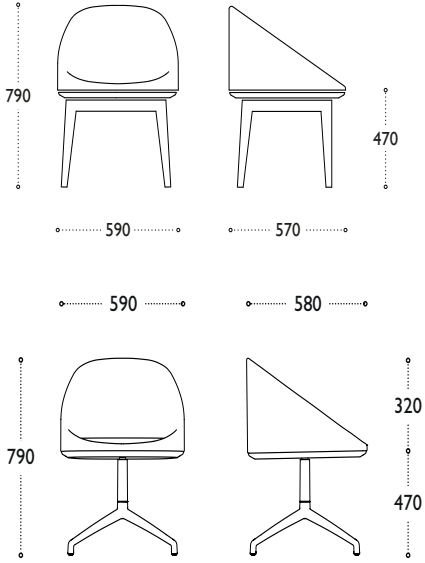

Orlo

lyndon

Orlo

Product Sheet

UK Global HQ
Boss Drive
Dudley
West Midlands, DY2 8SZ
T +44 (0) 1384 455570
E sales@bossdesign.com

London Showroom
7 Clerkenwell Road
London EC1M 5PA
T +44 (0) 20 7253 0364
bossdesign.com

Upholstery