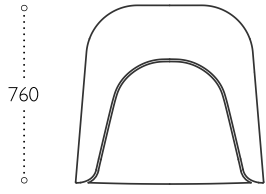

Manta

Lyndon

Manta

Armchair