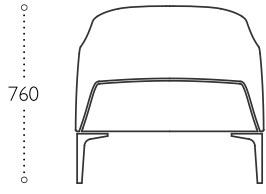

Manta

lyndon

Manta

Product Sheet

Product features

- CMHR moulded seat and back foam
- Painted or polished aluminium, or European Oak legs
- Twin needle & top stitch detail
- Sprung seat
- No restrictions on fabrics, leathers and vinyls
- Range includes armchair & sofa

Upholstery

Manta

Lyndon

Manta

Armchair

800

Sofa

1630