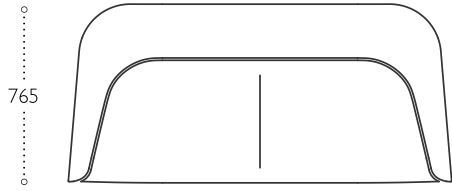

Manta

Lyndon

Manta

Armchair

800

Sofa

1630

Product Sheet

UK Global HQ
Boss Drive
Dudley
West Midlands, DY2 8SZ
T +44 (0) 1384 455570
E sales@bossdesign.com

London Showroom
7 Clerkenwell Road
London EC1M 5PA
T +44 (0) 20 7253 0364
bossdesign.com

Upholstery