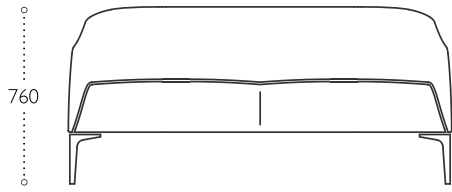

1630

Product Sheet

UK Global HQ
Boss Drive
Dudley
West Midlands, DY2 8SZ
T +44 (0) 1384 455570
E sales@bossdesign.com

London Showroom
7 Clerkenwell Road
London EC1M 5PA
T +44 (0) 20 7253 0364
bossdesign.com

Upholstery