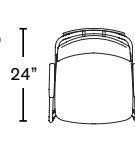

Visitor without arms

North American HQ
2014 Chestnut Street
High Point
N.C. 27262
T +1 844-353-7834
E sales@bossdesign.com

Chicago Showroom
Third Floor, Suite 359
Merchandise Mart
Chicago
IL 60654
T +1 844-353-7834