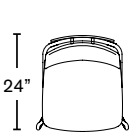

Visitor without arms

North American HQ
2014 Chestnut Street
High Point
N.C. 27262
T +1 844-353-7834
E sales@bossdesign.com

Chicago Showroom
Third Floor, Suite 359
Merchandise Mart
Chicago
IL 60654
T +1 844-353-7834