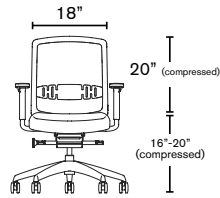

Visitor with arms