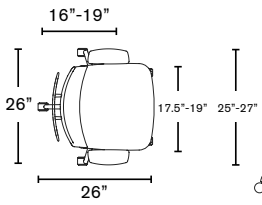

Task

Visitor without arms

North American HQ
2014 Chestnut Street
High Point
N.C. 27262
T +1 844-353-7834
E sales@bossdesign.com

Chicago Showroom
Third Floor, Suite 359
Merchandise Mart
Chicago
IL 60654
T +1 844-353-7834