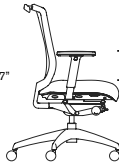

Task

Visitor with arms