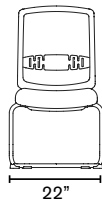

Visitor without arms

North American HQ
2014 Chestnut Street
High Point
N.C. 27262
T +1 844-353-7834
E sales@bossdesign.com

Chicago Showroom
Third Floor, Suite 359
Merchandise Mart
Chicago
IL 60654
T +1 844-353-7834