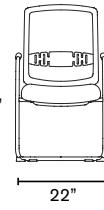

Visitor without arms

North American HQ
2014 Chestnut Street
High Point
N.C. 27262
T +1 844-353-7834
E sales@bossdesign.com

Chicago Showroom
Third Floor, Suite 359
Merchandise Mart
Chicago
IL 60654
T +1 844-353-7834