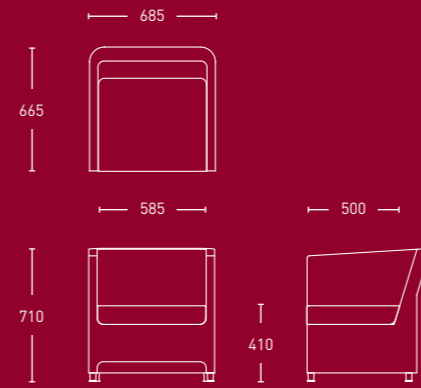

Options

The tub chairs are complemented by a choice of two feet, turned polished aluminium or chrome skid feet, and are available in a variety of fabrics. The range is completed by the Tom, Dick and Harry occasional tables.

tom

dick

harry