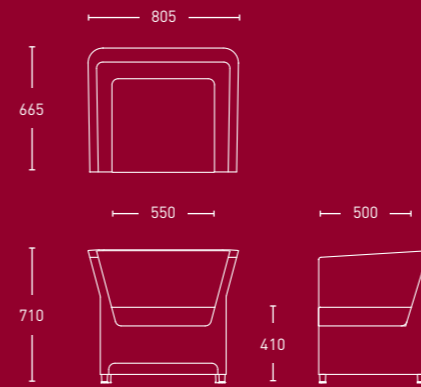

Options

The tub chairs are complemented by a choice of two feet, turned polished aluminium or chrome skid feet, and are available in a variety of fabrics. The range is completed by the Tom, Dick and Harry occasional tables.

tom

dick

harry