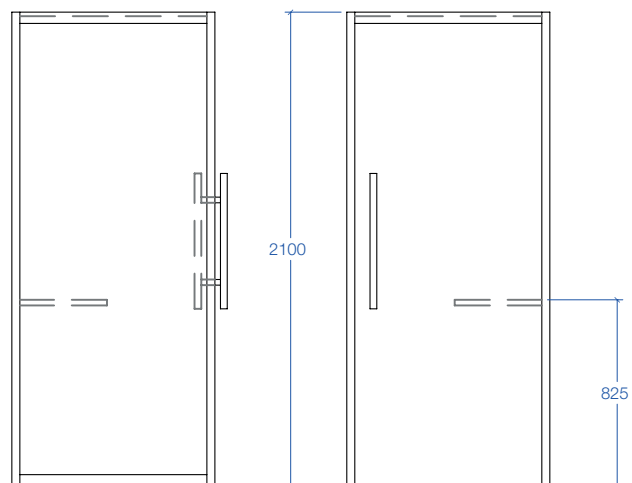

Additional products:

Arran bar stool

Kruze bar stool

Product features

- 2 x 6mm clear glass panels
- DDA compliant manifestations
- 3 x fully upholstered acoustic wall panels
- 1 x 8mm clear glass pivoting door
- 1 x fixed MFC shelf with bracket
- 35mm satin silver anodised aluminium frame as standard
- Floor fixed
- Upgrades available (see overleaf)

TP2

boss
design

TP2

Upgrades available:

- Powder coating
- Alternative fabric choices

Standard height: 2175mm
External height with airflow unit: 2430mm

UK Global HQ
Boss Drive
Dudley
West Midlands, DY2 8SZ
T +44 (0) 1384 455570
E sales@bossdesign.com