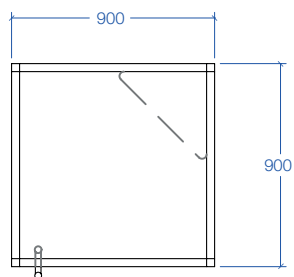

Additional products:

Arran bar stool

Kruze bar stool

Product features

- 2 x 6mm clear glass panels
- DDA compliant manifestations
- 3 x fully upholstered acoustic wall panels
- 1 x 8mm clear glass pivoting door
- 1 x fixed MFC shelf with bracket
- 35mm satin silver anodised aluminium frame as standard
- Floor fixed
- Upgrades available (see overleaf)

TP2

boss
design

TP2

Upgrades available:

- Powder coating
- Alternative fabric choices

Standard height: 2175mm
External height with airflow unit: 2430mm

UK Global HQ
Boss Drive
Dudley
West Midlands, DY2 8SZ
T +44 (0) 1384 455570
E sales@bossdesign.com