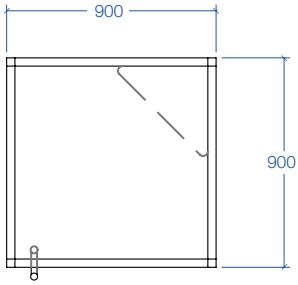

Additional products:

Arran bar stool

Kruze bar stool

Product features

- 1 x 6mm clear glass panel
- DDA compliant manifestations
- 2 x fully upholstered acoustic wall panels
- 1 x 8mm clear glass pivoting door
- 35mm satin silver anodised aluminium frame as standard
- Floor fixed
- Upgrades available (see overleaf)

Standard height: 2175mm
External height with airflow unit: 2430mm

Upgrades available:

- Powder coating
- Alternative fabric choices.

UK Global HQ
Boss Drive
Dudley
West Midlands, DY2 8SZ
T +44 (0) 1384 455570
E sales@bossdesign.com