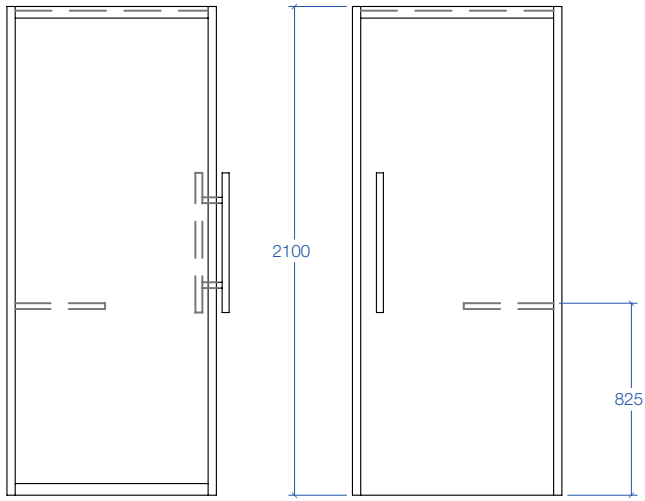

Additional products:

Arran bar stool

Kruze bar stool

Product features

- 1 x 6mm clear glass panel
- DDA compliant manifestations
- 2 x fully upholstered acoustic wall panels
- 1 x 8mm clear glass pivoting door
- 35mm satin silver anodised aluminium frame as standard
- Floor fixed
- Upgrades available (see overleaf)

Standard height: 2175mm
External height with airflow unit: 2430mm

Upgrades available:

- Powder coating
- Alternative fabric choices.

UK Global HQ
Boss Drive
Dudley
West Midlands, DY2 8SZ
T +44 (0) 1384 455570
E sales@bossdesign.com