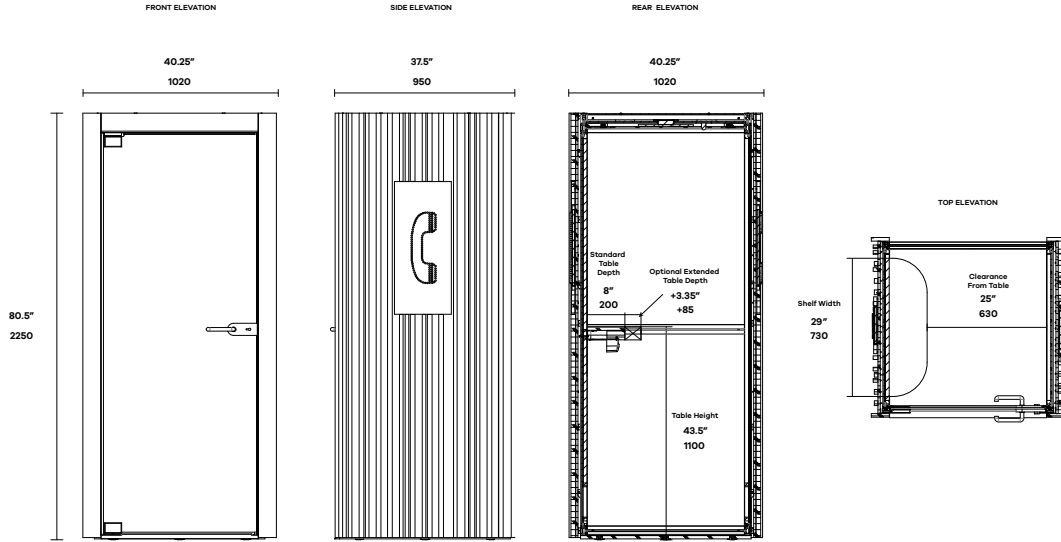

### Product features

- Select from your preferred options to build from scratch, or choose one of the five pre-configured options.

- TP4 features as standard:

LED Downlight  
 Levelling plinth  
 PIR  
 Camira Nexus Pewter ceiling panel  
 Latch handle  
 2 x acoustic panels  
 Glass Door  
 Glass Rear Panel  
 Manifestations