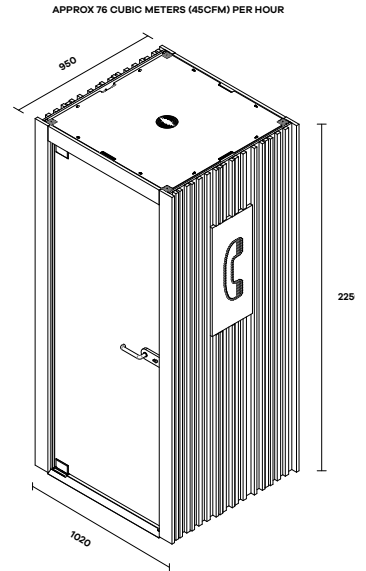

Materials	Recycled Content (%)	Recyclability (%)
Acoustic Ceiling Tiles - Foam	0%	100%
Acoustic Ceiling Tiles - Fabric	0% (Nexus)	100% (Nexus)
Glass Wall Panels	30%	100%
Aluminium	75%	100%
Cladding Panels (per panel) - Wood (veneered MDF)	25%	100%
Acoustic Panels (per panel) - Foam	0%	100%
Acoustic Panels (per panel) - Fabric	100% (Lucia)	100% (Lucia)