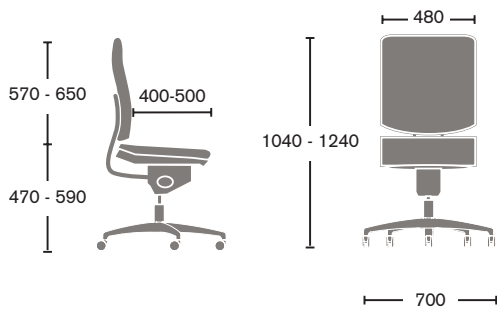

SON1

BS EN Certifications:
BS EN 1335: 2002 Part 1
BS EN 5459: Part 2: 2000
ISO Certification: ISO 9241 Part 5

Environmental Product Breakdown - SON1 data shown

Materials	Weight (kg)	Weight (%)	Recycled Content (%)	Recyclability (%)
Aluminium	6.14	37.8%	33%	100%
Nylon	0.45	2.81%	0%	100%
Polyurethane	4.49	27.64%	0%	0%
PP	1.39	8.55%	0%	100%
Steel	2.71	16.73%	100%	100%
Steel/PP/Oil	1.05	6.48%	0%	0%

Ecological Credentials

Recycled Content (%)	Recyclability (%)
Recycled Content	29.2%
Recyclability	65.88%
Returnable Packaging	CFC & HCFC Free

CO² Measure

The total CO² measure has been officially verified by FIRA and includes utilities and transport from suppliers.

CO² per 1000 units - 87.81 tonnes
CO² per unit - 0.08 tonnes

UK Global HQ
Boss Drive
Dudley
West Midlands, DY2 8SZ
T +44 (0) 1384 455570
E sales@bossdesign.com

London Showroom
7 Clerkenwell Road
London EC1M 5PA
T +44 (0) 20 7253 0364
bossdesign.com