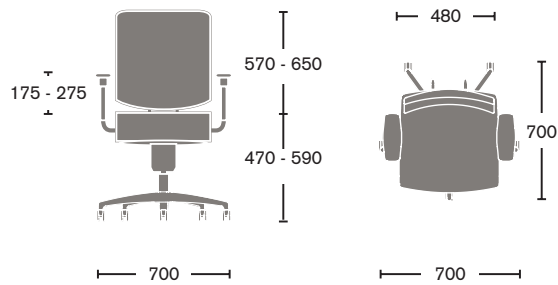

SON1PM

BS EN Certifications:
BS EN 1335: 2002 Part 1
BS EN 5459: Part 2: 2000
ISO Certification: ISO 9241 Part 5

Environmental Product Breakdown - SON1 data shown

Materials	Weight (kg)	Weight (%)	Recycled Content (%)	Recyclability (%)
Aluminium	6.14	37.8%	33%	100%
Nylon	0.45	2.81%	0%	100%
Polyurethane	4.49	27.64%	0%	0%
PP	1.39	8.55%	0%	100%
Steel	2.71	16.73%	100%	100%
Steel/PP/Oil	1.05	6.48%	0%	0%

Ecological Credentials

Recycled Content (%)	Recyclability (%)
Recycled Content	29.2%
Recyclability	65.88%
Returnable Packaging	CFC & HCFC Free

CO² Measure

The total CO² measure has been officially verified by FIRA and includes utilities and transport from suppliers.

CO² per 1000 units - 87.81 tonnes
CO² per unit - 0.08 tonnes

UK Global HQ
Boss Drive
Dudley
West Midlands, DY2 8SZ
T +44 (0) 1384 455570
E sales@bossdesign.com

London Showroom
7 Clerkenwell Road
London EC1M 5PA
T +44 (0) 20 7253 0364
bossdesign.com