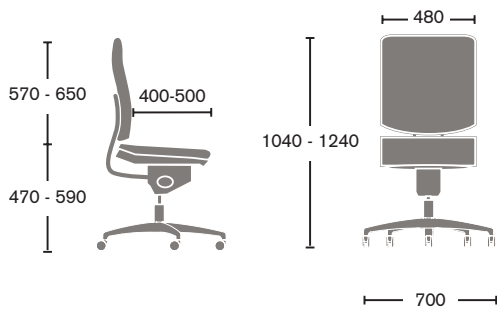

Sona

boss
design

Sona

Product Sheet

Product features

- 120mm seat height adjustment
- 100mm sliding seat
- 100mm arm height adjustment
- Polished aluminium J bar
- Unique height adjustable J bar
- Black nylon base
- Synchronised dynamic mechanism
- 4° forward seat tilt mechanism
- 11 locking positions
- Accompanying visitor chair - Pro
- Maximum weight limit 150kg

Task

SON1

SON1PM

BS EN Certifications:
BS EN 1335: 2002 Part 1
BS EN 5459: Part 2: 2000
ISO Certification: ISO 9241 Part 5

Environmental Product Breakdown - SON1 data shown

Materials	Weight (kg)	Weight (%)	Recycled Content (%)	Recyclability (%)
Aluminium	6.14	37.8%	33%	100%
Nylon	0.45	2.81%	0%	100%
Polyurethane	4.49	27.64%	0%	0%
PP	1.39	8.55%	0%	100%
Steel	2.71	16.73%	100%	100%
Steel/PP/Oil	1.05	6.48%	0%	0%