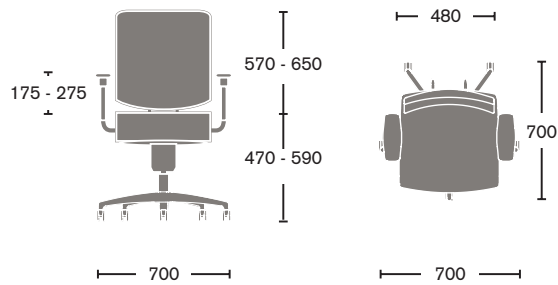

SON1PM

BS EN Certifications:
BS EN 1335: 2002 Part 1
BS EN 5459: Part 2: 2000
ISO Certification: ISO 9241 Part 5

Environmental Product Breakdown - SON1 data shown

Materials	Weight (kg)	Weight (%)	Recycled Content (%)	Recyclability (%)
Aluminium	6.14	37.8%	33%	100%
Nylon	0.45	2.81%	0%	100%
Polyurethane	4.49	27.64%	0%	0%
PP	1.39	8.55%	0%	100%
Steel	2.71	16.73%	100%	100%
Steel/PP/Oil	1.05	6.48%	0%	0%

Ecological Credentials

Recycled Content (%)	Recyclability (%)
Recycled Content	29.2%
Recyclability	65.88%
Returnable Packaging	CFC & HCFC Free
Carbon Neutral	Yes
Climate Neutral	BS EN ISO 14001

CO² Measure

The total CO² measure has been officially verified by FIRA and includes utilities and transport from suppliers.

CO² per 1000 units - 87.81 tonnes
CO² per unit - 0.08 tonnes

UK Global HQ
Boss Drive
Dudley
West Midlands, DY2 8SZ
T +44 (0) 1384 455570
E sales@bossdesign.com

London Showroom
7 Clerkenwell Road
London EC1M 5PA
T +44 (0) 20 7253 0364
bossdesign.com