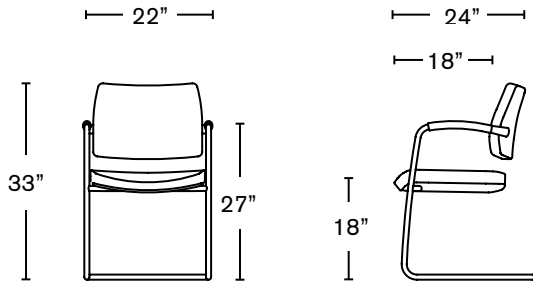

Cantilever frame