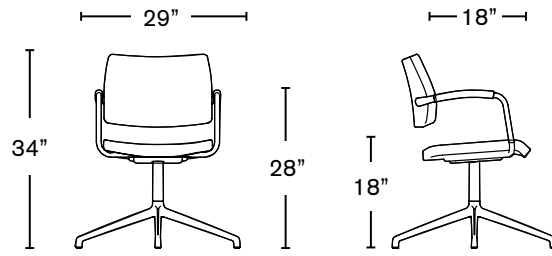

4 star base

North American HQ
2014 Chestnut Street
High Point
N.C. 27262
T +1 844-353-7834
E sales@bossdesign.com

Chicago Showroom
Third Floor, Suite 359
Merchandise Mart
Chicago
IL 60654
T +1 844-353-7834