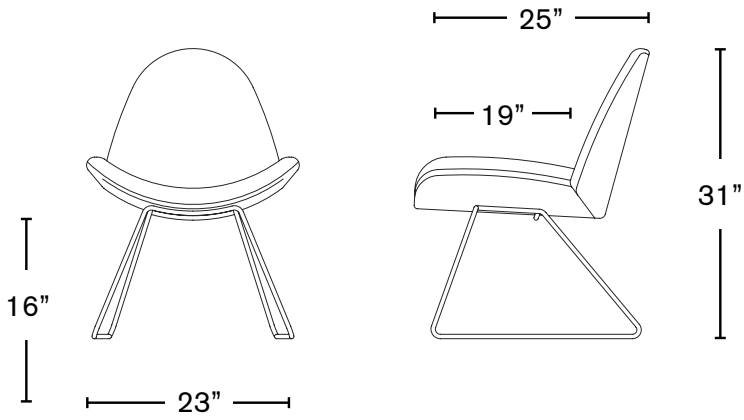

Product features

- Polished 12mm diameter steel sled base
- CMHR moulded foam
- FSC certified as standard

Sled base

North American HQ
2014 Chestnut Street
High Point
N.C. 27262
T +1 844-353-7834
E sales@bossdesign.com