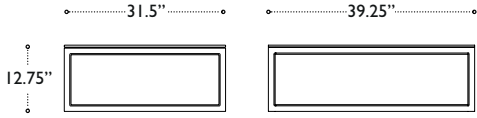

Metro

MET/1
MET/2

MET/3
MET/4

MET/5
MET/6

MET/7
MET/8

MET/9
MET/10

North American HQ
2014 Chestnut Street
High Point
N.C. 27262
T +1 844-353-7834
E sales@bossdesign.com

Chicago Showroom
Third Floor, Suite 359
Merchandise Mart
Chicago
IL 60654
T +1 844-353-7834