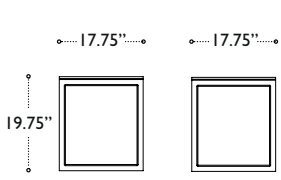

Metro

MET/1
MET/2