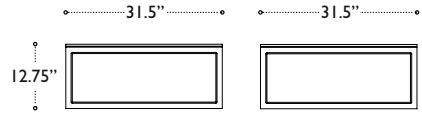

MET/5
MET/6