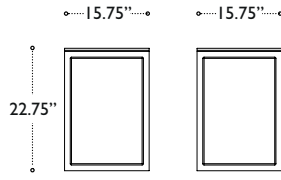

MET/3
MET/4