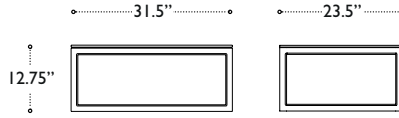

Metro

MET/1
MET/2

MET/3
MET/4

MET/5
MET/6

MET/7
MET/8

MET/9
MET/10

North American HQ
2014 Chestnut Street
High Point
N.C. 27262
T +1 844-353-7834
E sales@bossdesign.com

Chicago Showroom
Third Floor, Suite 359
Merchandise Mart
Chicago
IL 60654
T +1 844-353-7834