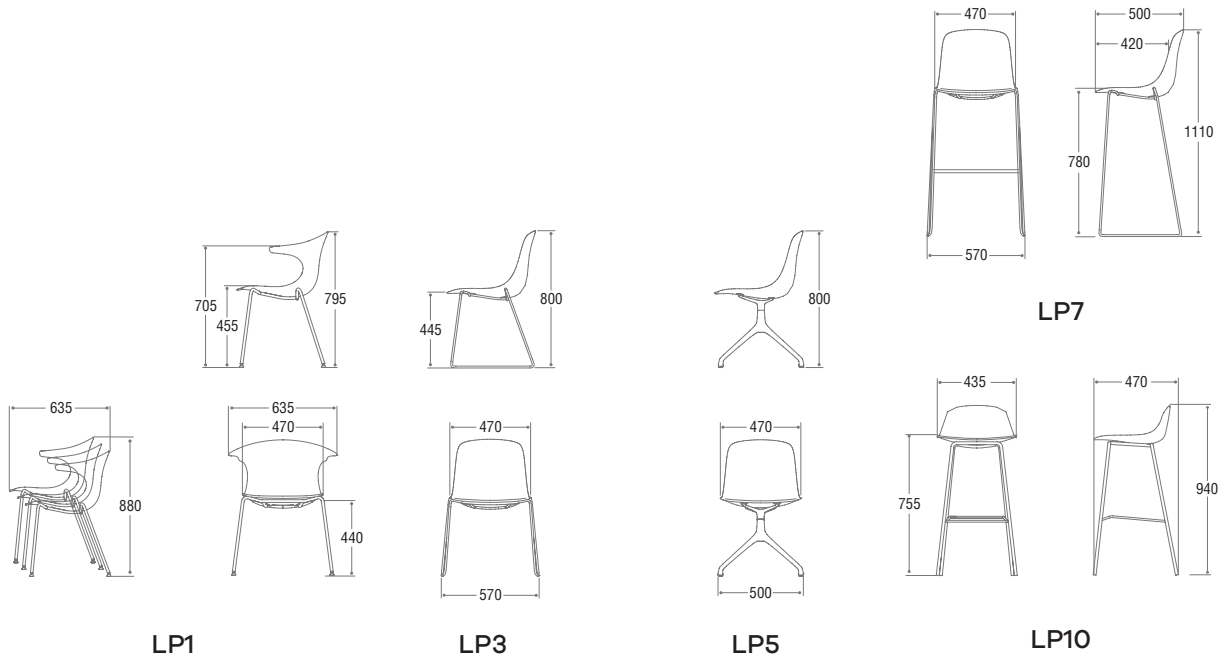

Loop

komac

Loop

Product Sheet

Product features

- Polished frame
- Opaque technoplastic seat colours are red, white, black, green, orange, grey
- LP1, LP3, LP5 & LP7 also available in two tone
- LP1, LP2, LP3 and LP4 stack up to 3 chairs high
- Painted frames available
- POA

Meeting and conference

Environmental Product Breakdown - LP1 data shown

Materials	Weight (kg)	Weight (%)	Recycled Content (%)	Recyclability (%)
LDPE	0.04	0.72%	0%	100%
PP	3.3	59.5%	0%	100%
Steel	2.2	39.78%	100%	100%