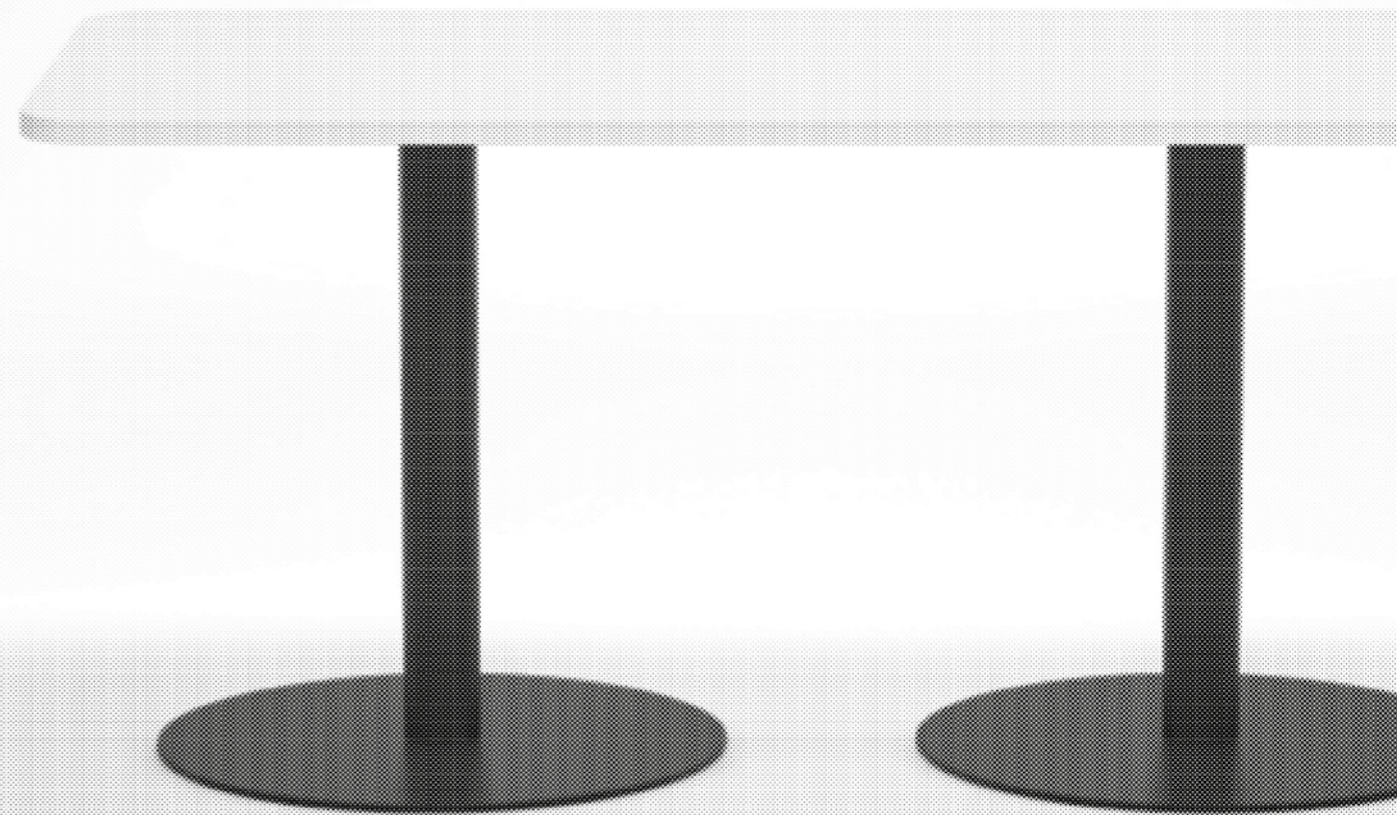

# reef

**Reef has a solid dependable character that makes it perfect for so many environments, from cafés to collaborative workspaces.**

Grounded in practicality, Reef also has an understated look that's been designed to universally complement a range of Komac chairs. This gives you a great deal of freedom to mix and match table and seating plans together, so you get exactly the look you want.

So, whether you're sipping on a flat white or discussing company statistics, Reef is the perfect table companion.

# reef

**Some prefer square. Others will only ever have round. With Reef you can have both on the top and bottom. A lovably robust shape, Reef's designed to be a coffee, poseur, meeting or dining table.**

Let's take a look at the numbers. You can choose a 600mm diameter circular base or a 500mm square base. So you can get exactly the look you want, there's a wide selection of MFC finishes available. You even have the option of an integral power and data unit, making Reef the go-to spot in any room.