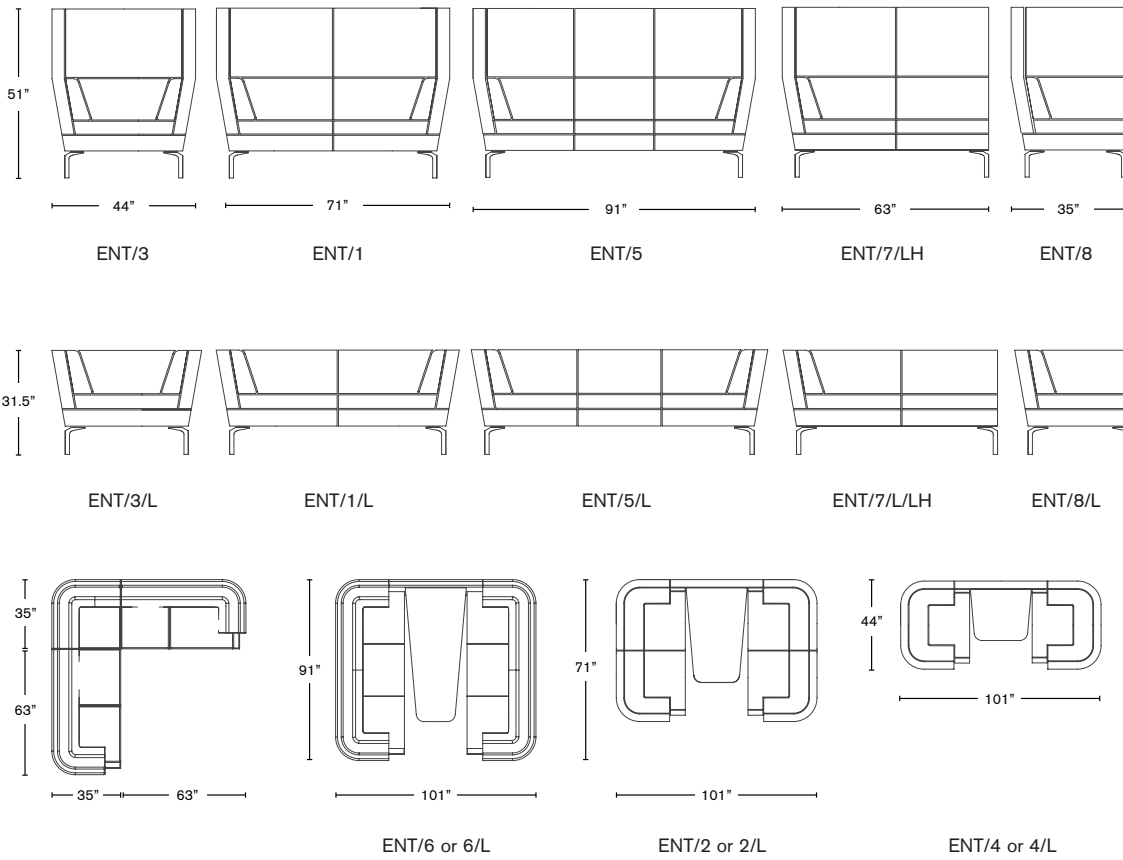

Entente

boss
design

Entente

Product Sheet

Product features

- Available in high or low back
- Hardwood & plywood internal frame
- CMHR foam seat, back and lumbar
- Webbed seat
- Top stitch detail
- Central table in Oak laminate
- Connecting partition with provision for concealed cable management
- Power and data available - POA
- Polished aluminum legs or European Oak timber leg - Please state on sales purchase order
- Maximum monitor size = 27"

Breakout

Entente

boss
design

Entente

Product Sheet

Breakout

North American HQ
2014 Chestnut Street
High Point
N.C. 27262
T +1 844-353-7834
E sales@bossdesign.com

Chicago Showroom
Third Floor, Suite 359
Merchandise Mart
Chicago
IL 60654
T +1 844-353-7834