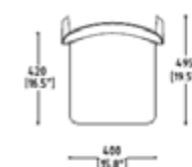

Eg. DEU/1/B/BST
Deuce chair on a Beech, black stained frame.

Certification
Tested to EN1728

DEU/1/B