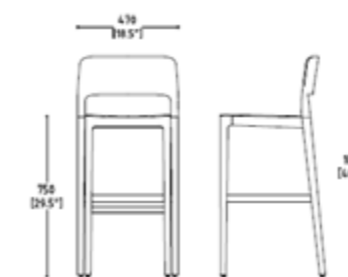

DEU/2/B

Eg. DEU/1/B/BST
Deuce chair on a Beech, black stained frame.

Certification
Tested to EN1728