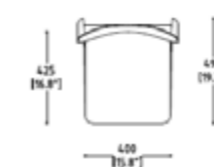

Eg. DEU/1/B/BST
Deuce chair on a Beech, black stained frame.

Certification
Tested to EN1728

DEU/1/B