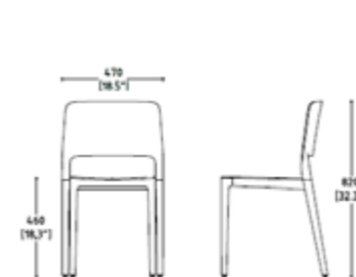

Eg. DEU/1/B/BST
Deuce chair on a Beech, black stained frame.

Certification
Tested to EN1728

DEU/1/B