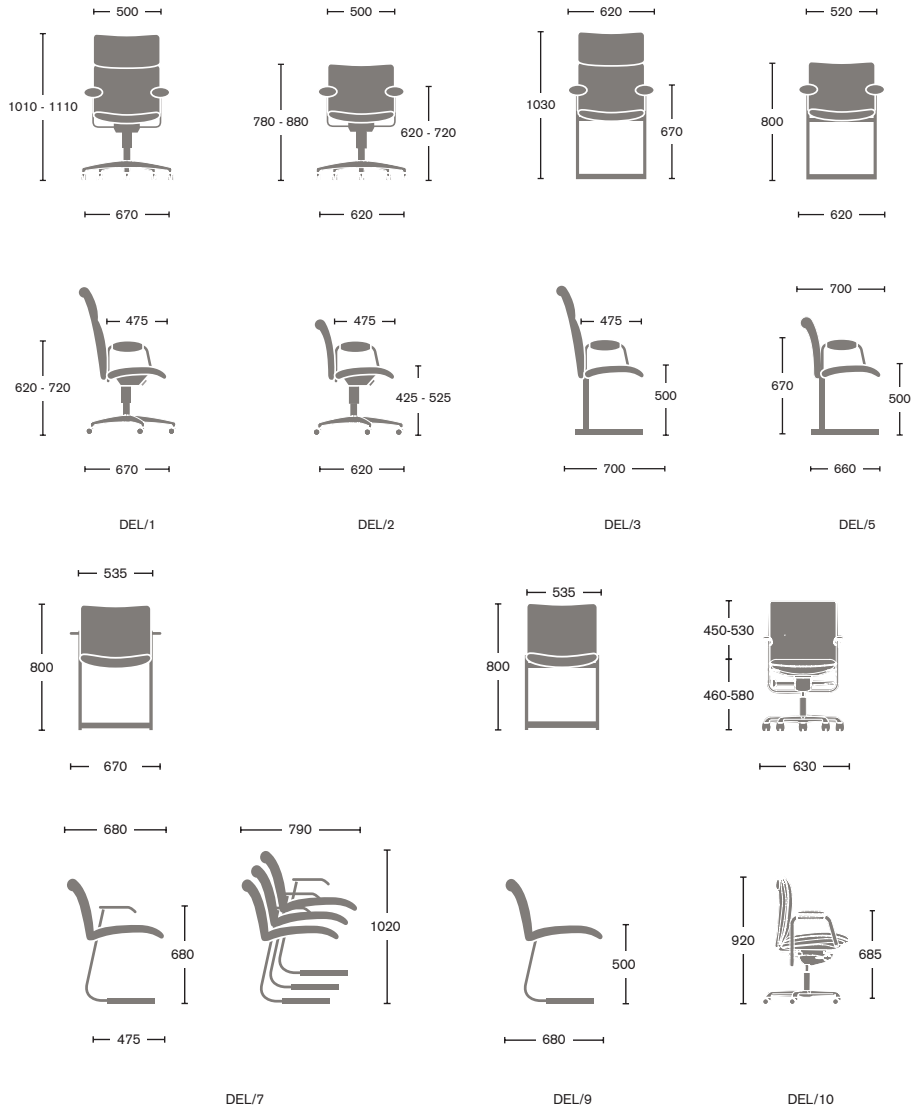

Delphi

boss
design

Product features

- Fully upholstered in any fabric or leather
- Available as a swivel chair, task chair, stackable or non-stackable visitor chair
- Gas height adjustment
- Upholstered arm pads
- Tilt mechanism
- High and low back options
- Stackable 3 high (visitor chair)

BS EN Certification (Low back visitor chair): BS EN 13761: 2002

Environmental Product Breakdown - DEL1 data shown

Materials	Weight (kg)	Weight (%)	Recycled Content (%)	Recyclability (%)
Aluminium	2	10.73%	33%	100%
Beech	1.053	5.65%	0%	100%
Beech wood	0.132	0.71%	0%	100%
Polyurethane	0.67	3.59%	0%	0%
PP	2.5	13.41%	0%	100%
PU	0.63	3.38%	0%	0%
Steel	9.19	49.29%	100%	100%
Steel/Oil	1.65	8.85%	0%	0%
Zinc alloy	0.82	4.4%	0%	100%