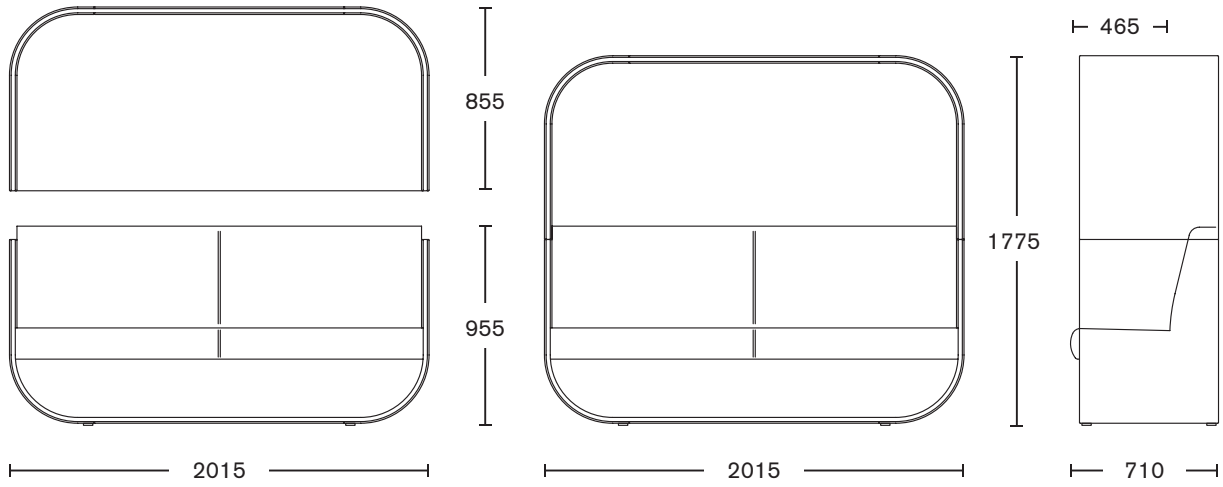

Cocoon

boss
design

Cocoon

COC/1

Product Sheet

UK Global HQ
Boss Drive
Dudley
West Midlands, DY2 8SZ
T +44 (0) 1384 455570
E sales@bossdesign.com

London Showroom
7 Clerkenwell Road
London EC1M 5PA
T +44 (0) 20 7253 0364
bossdesign.com

Boss Design