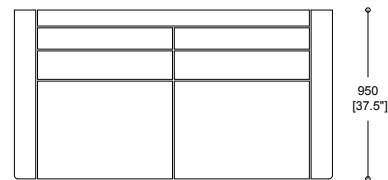

LYS/1

LYS/2

LYS/3