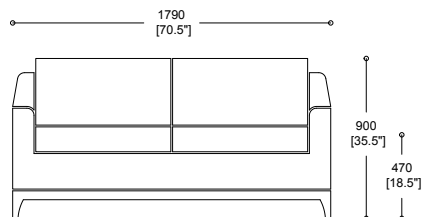

Lysander

LYS/3

Model	Description	COM/1	2	3	4	5	6	7	8	9	10	COL	L1	L2	L3	Fabric (ly)	Sq Ft
LYS/1	Lysander armchair	3336	3533	3725	3905	4119	4320	4644	5038	5519	6000	3533	5374	6535	10011	8.75	158
LYS/2	Lysander compact sofa	5872	6266	6651	7010	7438	7841	8488	9276	10238	11201	6266	9936	12251	19181	17.5	315
LYS/3	Lysander large sofa	6468	6862	7247	7606	8034	8437	9084	9872	10834	11797	6862	10532	12847	19777	17.5	315

ly - Linear Yard sq - Square Foot

Options

-	Oak frame (LYS/1)	104
-	Oak frame (LYS/2)	160
-	Oak frame (LYS/3)	172
-	Walnut frame (LYS/1)	128
-	Walnut frame (LYS/2)	188
-	Walnut frame (LYS/3)	206

- Hardwood & plywood internal frame
- foam and feather seat cushion
- Feather back cushion
- Webbed back support
- Top stitch detail
- Timber: Beech
- Finish: Choice of Natural, Light Oak, Dark Oak, Cherry, Mahogany, Walnut, Wenge, Ebony
- **Image shows non-standard piping detail. Price on application**

LYS/2