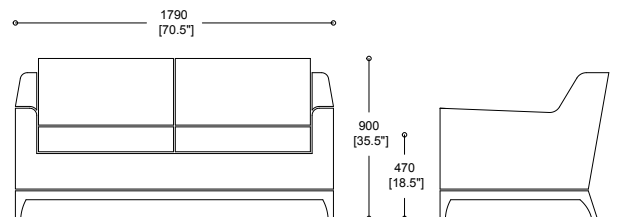

Lysander

LYS/3

Model	Description	COM/1	2	3	4	5	6	7	8	9	10	COL	L1	L2	L3	Fabric (ly)	Sq Ft
LYS/1	Lysander armchair	3336	3533	3725	3905	4119	4320	4644	5038	5519	6000	3533	5374	6535	10011	8.75	158
LYS/2	Lysander compact sofa	5872	6266	6651	7010	7438	7841	8488	9276	10238	11201	6266	9936	12251	19181	17.5	315
LYS/3	Lysander large sofa	6468	6862	7247	7606	8034	8437	9084	9872	10834	11797	6862	10532	12847	19777	17.5	315

ly - Linear Yard sq - Square Foot

Options

-	Oak frame (LYS/1)	104
-	Oak frame (LYS/2)	160
-	Oak frame (LYS/3)	172
-	Walnut frame (LYS/1)	128
-	Walnut frame (LYS/2)	188
-	Walnut frame (LYS/3)	206

- Hardwood & plywood internal frame
- foam and feather seat cushion
- Feather back cushion
- Webbed back support
- Top stitch detail
- Timber: Beech
- Finish: Choice of Natural, Light Oak, Dark Oak, Cherry, Mahogany, Walnut, Wenge, Ebony
- **Image shows non-standard piping detail. Price on application**

LYS/3