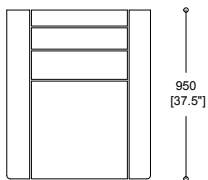

LYS/1

LYS/2

LYS/3