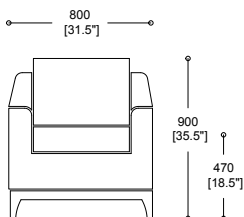

Lysander

LYS/3

Model	Description	COM/1	2	3	4	5	6	7	8	9	10	COL	L1	L2	L3	Fabric (ly)	Sq Ft
LYS/1	Lysander armchair	3336	3533	3725	3905	4119	4320	4644	5038	5519	6000	3533	5374	6535	10011	8.75	158
LYS/2	Lysander compact sofa	5872	6266	6651	7010	7438	7841	8488	9276	10238	11201	6266	9936	12251	19181	17.5	315
LYS/3	Lysander large sofa	6468	6862	7247	7606	8034	8437	9084	9872	10834	11797	6862	10532	12847	19777	17.5	315

ly - Linear Yard sq - Square Foot

Options

-	Oak frame (LYS/1)	104
-	Oak frame (LYS/2)	160
-	Oak frame (LYS/3)	172
-	Walnut frame (LYS/1)	128
-	Walnut frame (LYS/2)	188
-	Walnut frame (LYS/3)	206

- Hardwood & plywood internal frame
- foam and feather seat cushion
- Feather back cushion
- Webbed back support
- Top stitch detail
- Timber: Beech
- Finish: Choice of Natural, Light Oak, Dark Oak, Cherry, Mahogany, Walnut, Wenge, Ebony
- **Image shows non-standard piping detail. Price on application**

LYS/1