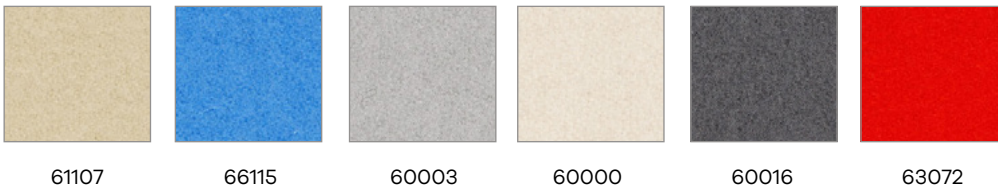

Cega

CEG/1

CEG/1

CEG/1/WT

Model	Description	COM/1	2	3	4	5	6	7	8	9	10	Fabric (ly)
CEG/1	High-back seat, swivel base	4670	4811	4948	5076	5229	5373	5604	5886	6229	6573	6.25

Options

WT	Writing tablet (Cannot be retrofitted)	250**
----	--	-------

ly - Linear Yard sq - Square Foot

For an Internal Quilted Hourglass Finish: Camira Synergy Quilt Hourglass

For an Internal Quilted Channel Finish - Gabriel Europost heat welded fabric choices

N.B. Due to the printing process, please note that color options shown are merely indicative of actual shades of each color/finish.