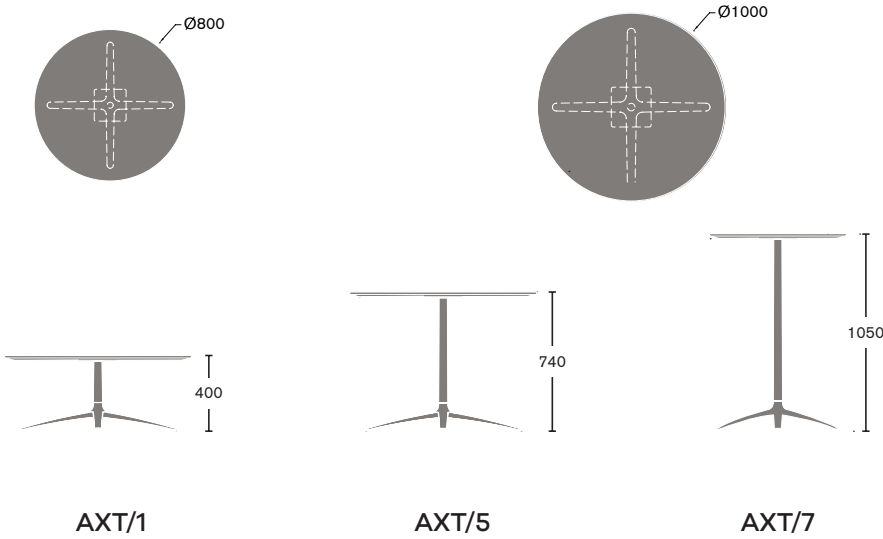

Axis

boss
design

Axis

Product Sheet

Product features

- Polished aluminium 4 star base
- Choice of melamine or veneered top

Tables

Environmental Product Breakdown - range overview