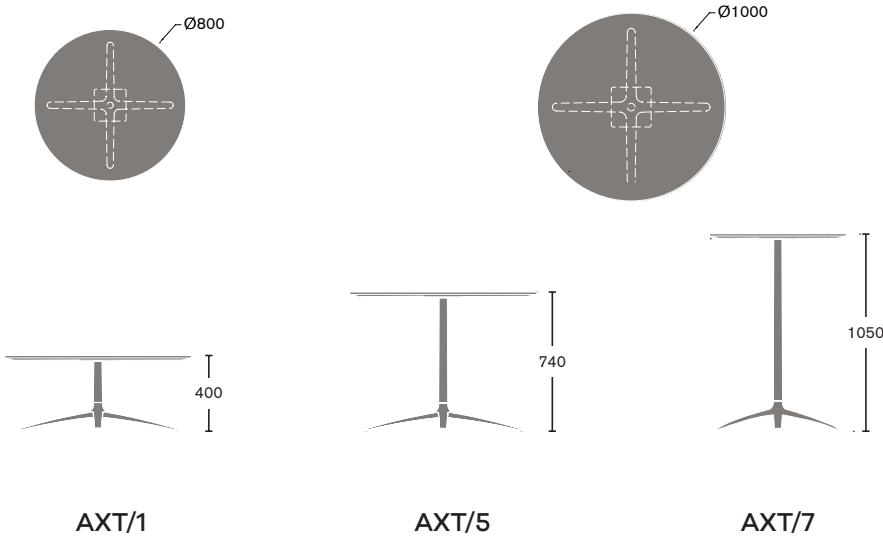

Axis

boss
design

Axis

Product Sheet

Product features

- Polished aluminium 4 star base
- Choice of melamine or veneered top

Tables

Environmental Product Breakdown - AXT5 data shown