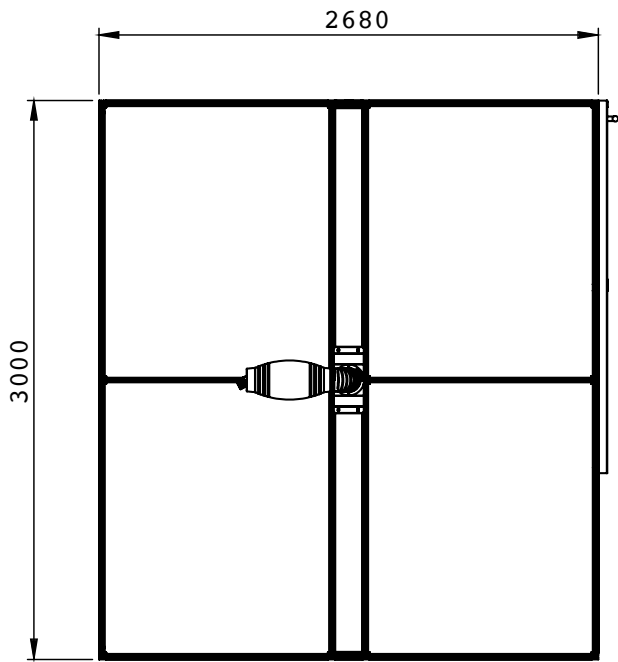

Aspect 3

Product features

- Standard luminaire lighting system
- Acoustic fully upholstered 2680mm walls
- 8mm toughened frameless clear glass 3000mm walls.
- DDA compliant white line manifestations
- 1 x Power arch with 1 x CAT6 power & data panel (2 power 2 data)
- Acoustic ceiling panels upholstered in Camira Nexus Pewter
- 1 x 10mm clear glass sliding door with soft open and close
- Active PIR motion/occupancy sensor
- 35m Satin Silver Anodised Aluminium frame as standard
- 100mm high aluminium extrusion crown
- Sound proofing up to 37db
- Upgrades available (see overleaf)

Aspect 3

boss
design

Standard height: 2275mm
External height with airflow unit: 2430mm

Upgrades available:

- AV Upgrade
- Air Circulation
- Powder Coating
- Textured wall finishes
- Pivoting and sliding door options
- Select the weather human centric lighting