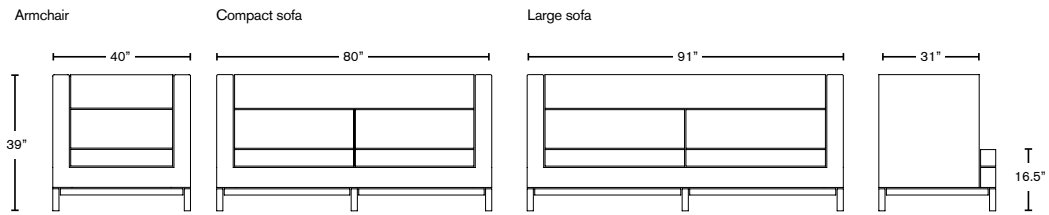

Arthur

Arthur

Low back