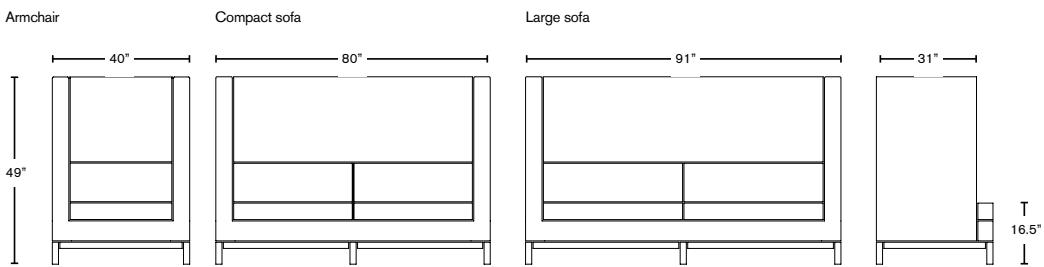

Breakout

Arthur

Arthur

Low back

High back

North American HQ
2014 Chestnut Street
High Point
N.C. 27262
T +1 844-353-7834
E sales@bossdesign.com

Chicago Showroom
Third Floor, Suite 359
Merchandise Mart
Chicago
IL 60654
T +1 844-353-7834