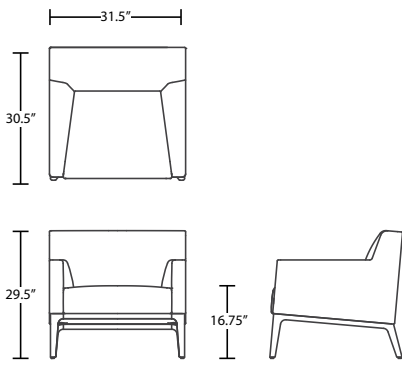

Alexa

boss
design

Alexa

Product Sheet

Product features

- Fully upholstered in any fabric or leather
- Hardwood internal frame
- Sprung seat and back
- Multi density CMHR polyurethane foam
- Twin needle stitch detail
- Folded steel leg frame
- Black, Silver RAL 2009 and Bronze metal finish as standard
- Range includes an armchair and three-seater sofa

Upholstery

Alexa

boss
design

Alexa

Armchair

Two Seat Sofa

Three Seat Sofa

Product Sheet