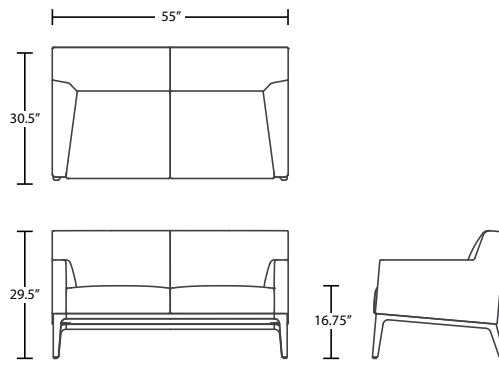

Alexa

boss
design

Alexa

Product Sheet

Product features

- Fully upholstered in any fabric or leather
- Hardwood internal frame
- Sprung seat and back
- Multi density CMHR polyurethane foam
- Twin needle stitch detail
- Folded steel leg frame
- Black, Silver RAL 2009 and Bronze metal finish as standard
- Range includes an armchair and three-seater sofa

Upholstery

Alexa

boss
design

Alexa

Armchair

Two Seat Sofa

Three Seat Sofa

Product Sheet