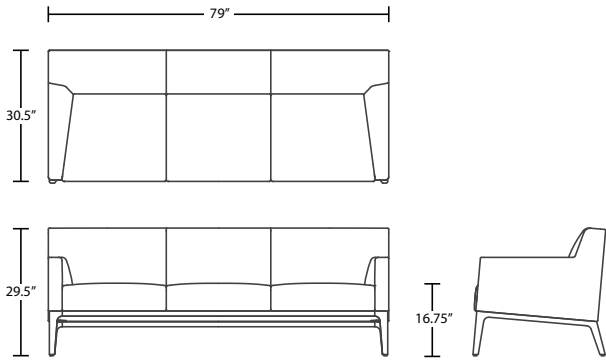

Alexa

boss
design

Alexa

Product Sheet

Product features

- Fully upholstered in any fabric or leather
- Hardwood internal frame
- Sprung seat and back
- Multi density CMHR polyurethane foam
- Twin needle stitch detail
- Folded steel leg frame
- Black, Silver RAL 2009 and Bronze metal finish as standard
- Range includes an armchair and three-seater sofa

Upholstery

Alexa

boss
design

Alexa

Armchair

Two Seat Sofa

Three Seat Sofa

Product Sheet