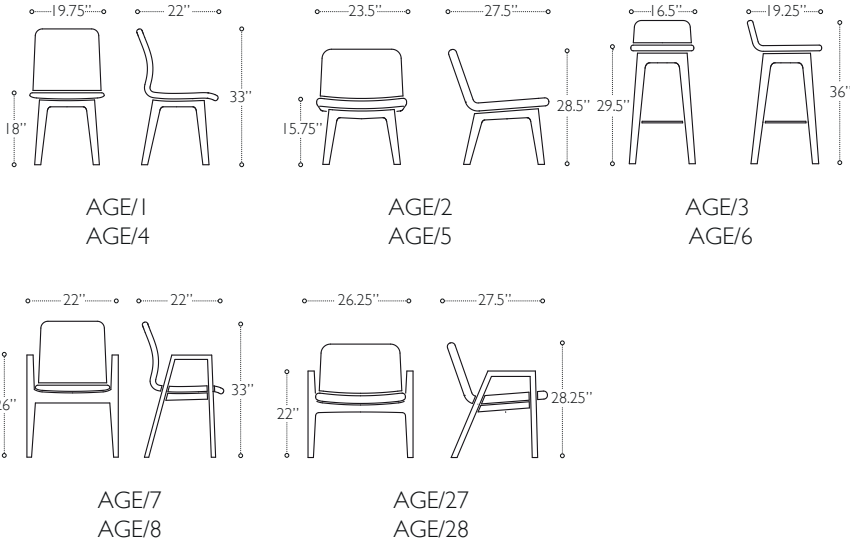

Agent

North American HQ
2014 Chestnut Street
High Point
N.C. 27262
T +1 844-353-7834
E sales@bossdesign.com

Chicago Showroom
Third Floor, Suite 359
Merchandise Mart
Chicago
IL 60654
T +1 844-353-7834