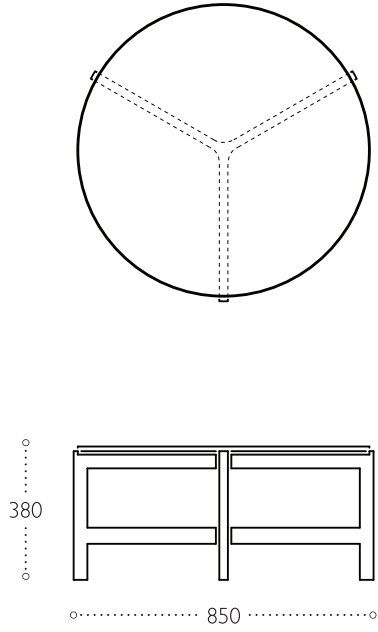

120 table

lyndon

Product features

- Timber: European Oak or American Black Walnut (ABW)
- Finish: Clear lacquer
- Bronze glass table top

120 table

lyndon

120/1

UK Global HQ
Boss Drive
Dudley
West Midlands, DY2 8SZ
T +44 (0) 1384 455570
E sales@bossdesign.com